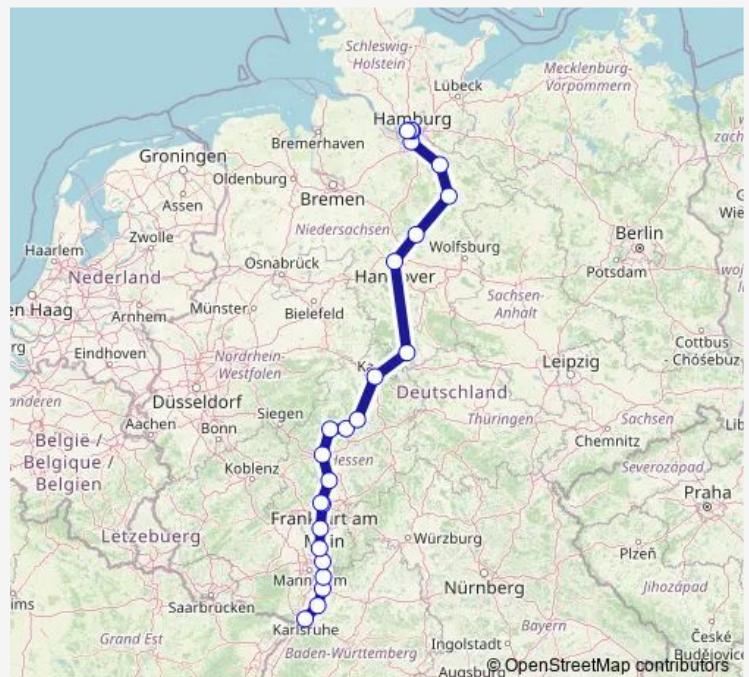

Rail ICE 1572

[Go to website](#)

Direction

Karlsruhe Hbf — Hamburg-Altona

24 stops

[Open route schedule](#)

Karlsruhe Hbf

Bruchsal

Wiesloch-Walldorf

Heidelberg Hbf

Weinheim(Bergstr)Hbf

Bensheim

Darmstadt Hbf

Frankfurt(Main)Hbf

Frankfurt(Main)West

Friedberg(Hess)

Gießen

Marburg(Lahn)

Stadtallendorf

Treysa

Kassel-Wilhelmshöhe

Göttingen

Hannover Hbf

Celle

Uelzen

Lüneburg

Hamburg-Harburg

Route schedule

Karlsruhe Hbf — Hamburg-Altona

Monday 17:09

Tuesday 17:09

Wednesday 17:09

Thursday —

Friday 17:09

Saturday —

Sunday 17:09

Route info

Direction: Karlsruhe Hbf

Stops: 24

Trip Duration: 6 hour 35 min

ICE 1572