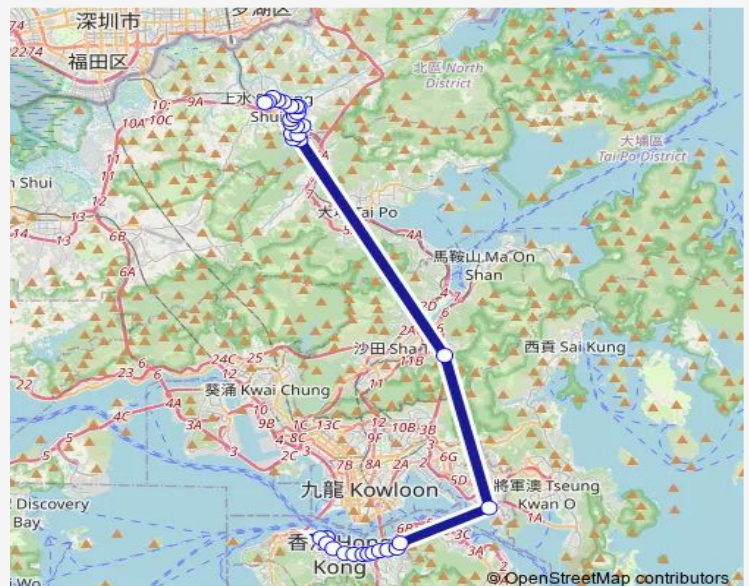

[Ctb] Admiralty Station - United Centre, Queensway|[Kmb+Ctb] Admiralty Station/
Admiralty Station - United Centre, Queensway|[Kmb] Admiralty Station

[Ctb] Arsenal Street, Hennessy Road|[Kmb+Ctb] Arsenal Street/
Arsenal Street, Hennessy Road|[Kmb] Arsenal Street

[Ctb] Fleming Road, Hennessy Road|[Kmb+Ctb] Fleming Road/
Fleming Road, Hennessy Road|[Kmb] Fleming Road

[Ctb] Stewart Road, Hennessy Road|[Kmb+Ctb] Stewart Road/
Stewart Road, Hennessy Road|[Kmb] Stewart Road

[Ctb] Tonnochy Road, Hennessy Road|[Kmb+Ctb] Tonnochy Road/
Tonnochy Road, Hennessy Road|[Kmb] Tonnochy Road

Route schedule

[Ctb] Hong Kong Station|[Kmb+Ctb] Central (Hong Kong Station) BUS Terminus/
Hong Kong Station|[Kmb] Central (Hong Kong Station) BUS Terminus — [Kmb+Ctb] Sheung Shui BBI - Sheung Shui Terminus/
Sheung Shui|[Kmb] Sheung Shui BBI - Sheung Shui Terminus|[Lwb] Sheung Shui BBI - Sheung Shui Terminus

Monday	17:45
Tuesday	17:45
Wednesday	17:45
Thursday	17:45
Friday	17:45
Saturday	—
Sunday	—

Route info

Direction: [Ctb] Hong Kong Station|[Kmb+Ctb] Central (Hong Kong Station) BUS Terminus/
Hong Kong Station|[Kmb] Central (Hong Kong Station) BUS Terminus

Stops: 33

Trip Duration: 2 hour 0 min