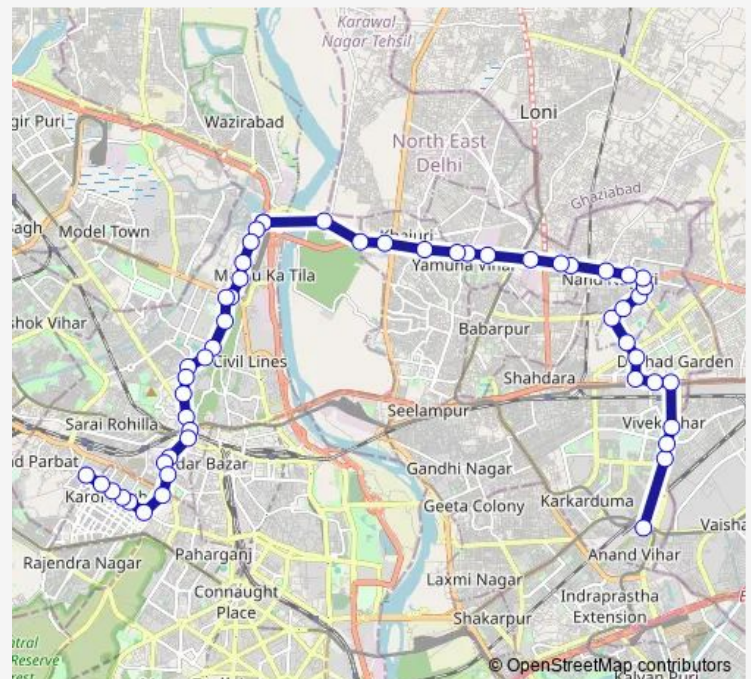

### Route schedule

Anand Vihar Isbt Terminal — Anand Parvat Terminal

Monday 03:00-20:03

Tuesday 03:00-20:03

Wednesday 03:00-20:03

Thursday 03:00-20:03

Friday 03:00-20:03

Saturday 03:00-20:03

### Route info

Direction: Anand Vihar Isbt Terminal

Stops: 53

Trip Duration: 1 hour 40 min

212down

B-Block Yamuna Vihar

Bhajanpura

Khajuri