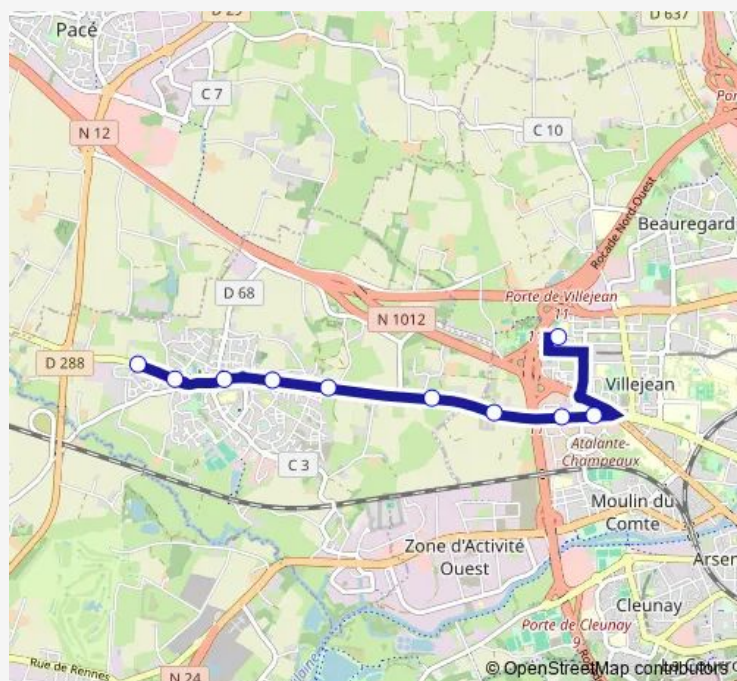

## Bus Ts91 Rennes (Collège Rosa-Parks) <> Vezin-le-Coquet (Vallée)

[Go to website](#)

### Direction

Vallée — Collège Rosa-Parks

10 stops

[Open route schedule](#)

- Vallée
- Lion d'Or
- Vezin Centre
- Champs Bleus
- Tertre
- Champ Noël
- Petit Champeaux
- Colin
- Merlin
- Collège Rosa-Parks

### Route schedule

Vallée — Collège Rosa-Parks

Monday	07:32
Tuesday	07:32
Wednesday	07:32
Thursday	07:32
Friday	07:32
Saturday	—
Sunday	—

### Route info

Direction: Vallée

Stops: 10

Trip Duration: 0 hour 18 min