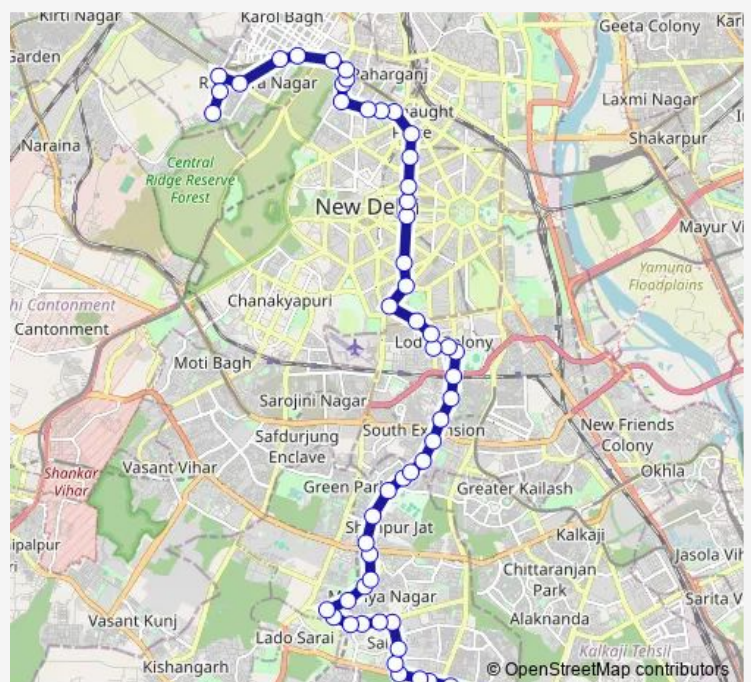

Thursday 05:12-20:10

Friday 05:12-20:10

Saturday 05:12-20:10

Sunday 05:12-20:10

Route info

Direction: Hamdard Nagar / Sangam Vihar

Stops: 57

Trip Duration: 1 hour 43 min

522adown

BusMaps

Khel Gaon

Jija Bai Udyogic Sansthan

Kamla Nehru College/Niti Bag

Uday Park

Ayurvigyan Nagar

Andrews Ganj Shiv Mandir / Ansal Plaza