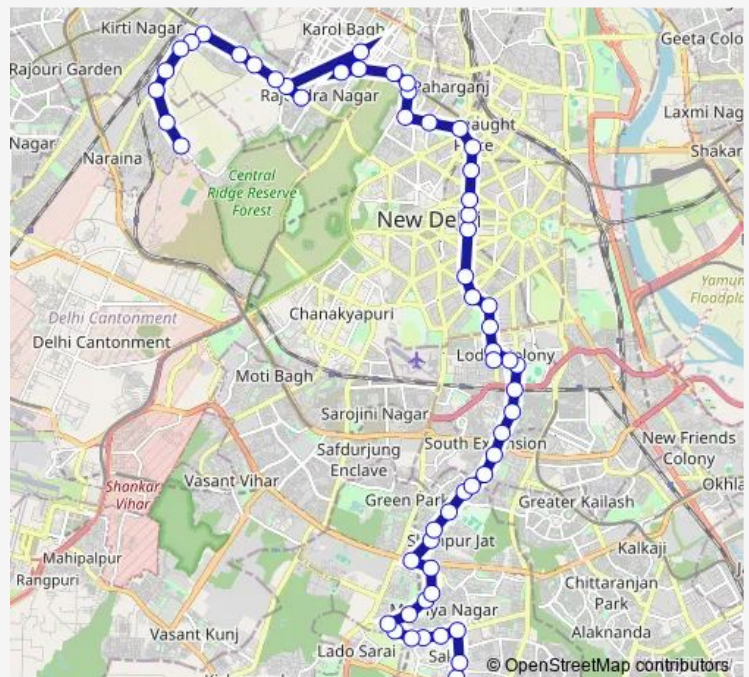

Malviya Nagar

Begumpur (Malviya Nagar)

Bhavishya Nidhi Enclave

Route schedule

Hamdard Nagar / Sangam Vihar — Inderpuri Ablock

Monday 06:20-18:45

Tuesday 06:20-18:45

Wednesday 06:20-18:45

Thursday 06:20-18:45

Friday 06:20-18:45

Saturday 06:20-18:45

Sunday 06:20-18:45

Route info

Direction: Hamdard Nagar / Sangam Vihar

Stops: 66

Trip Duration: 2 hour 10 min