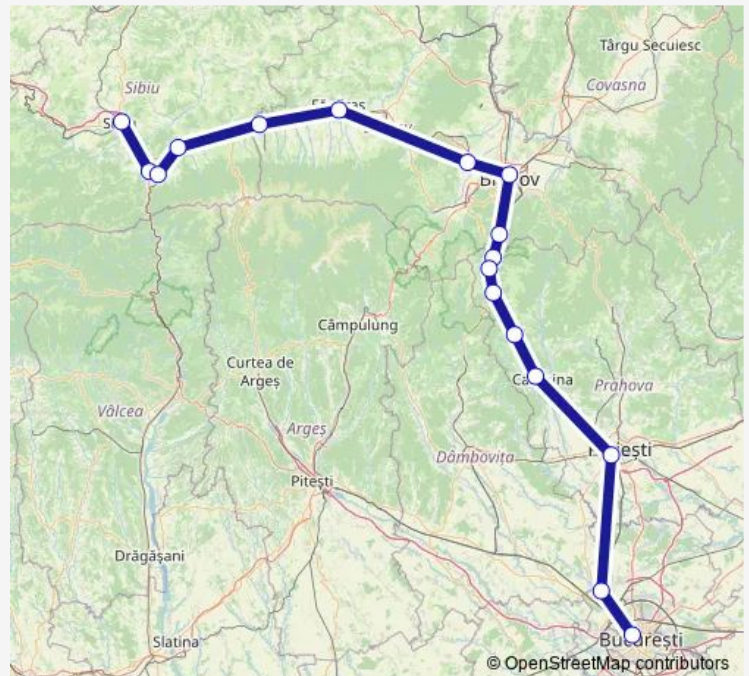

Rail IR: Sibiu - București Nord Gr.A
IR: Sibiu - Tălmăciu Hm. - Podu Olt - Avrig Hm. - Ucea - Făgăraș - Codlea Hm. - Brașov - Predeal - Azuga - Bușteni - Sinaia - Comarnic - Câmpina - Ploiești Vest - Buftea - București Nord Gr.A

[Go to website](#)

Direction

Sibiu — București Nord Gr.A

17 stops

[Open route schedule](#)

Sibiu
Tălmăciu Hm.
Podu Olt
Avrig Hm.
Ucea
Făgăraș
Codlea Hm.
Brașov
Predeal
Azuga
Bușteni
Sinaia
Comarnic
Câmpina
Ploiești Vest
Buftea
București Nord Gr.A

Route schedule

Sibiu — București Nord Gr.A

Monday	16:40
Tuesday	16:40
Wednesday	16:40
Thursday	16:40
Friday	16:40
Saturday	16:40
Sunday	16:40

Route info

Direction: Sibiu

Stops: 17

Trip Duration: 5 hour 46 min

IR: Sibiu - București Nord Gr.A Rail time schedules and route maps are available in an offline PDF at busmaps.com. Use the busmaps.com website to see live bus times, train schedule or subway schedule, and step-by-step directions for all public transit in Talmaciu