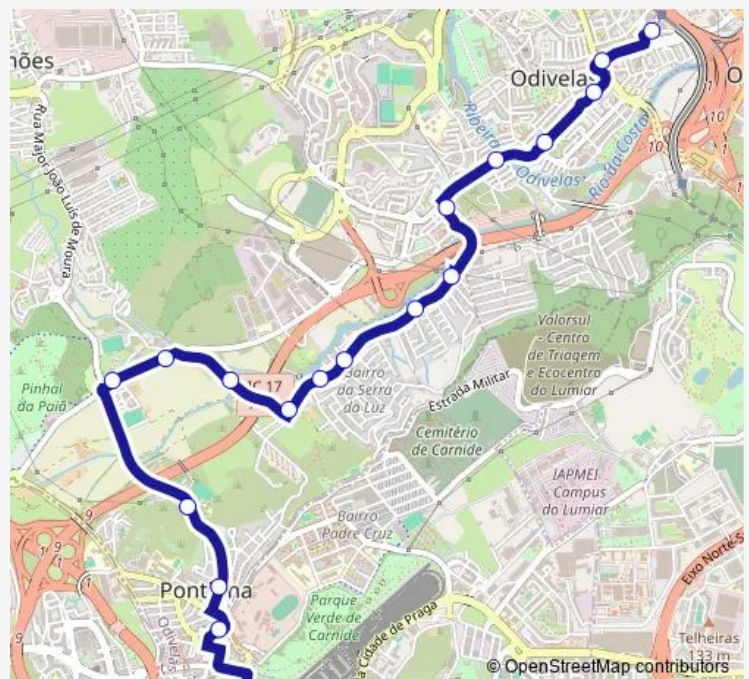

Bus 2822 Odivelas (Metro) - Pontinha (Metro) via Serra da Luz

[Go to website](#)

Direction

Odivelas (Metro) P8 — Pontinha (Metro) P2

18 stops

[Open route schedule](#)

Odivelas (Metro) P8

R M Caldas Xavier 55A (C Comercial)

Av D Dinis 10

Av D Dinis 54 (Mercado)

Av D Dinis 77 (Odivelas)

R Ant Feliciano Castilho 2 (Patameiras)

R Padre Américo Monteiro Aguiar 276

R Padre Américo Monteiro Aguiar 2

R Padre Américo Monteiro Aguiar 30

R Padre Américo Monteiro Aguiar 80

B Sta Maria (União Desportiva)

B Sta Maria (Ponte)

Av J Francisco Guerreiro (P Combutível)

Av José Francisco Guerreiro 1

R P Álvares Cabral (Escola Agrícola)

Pça Luís Camões (Psp)

R Sto André (Pontinha)

Pontinha (Metro) P2

Route schedule

Odivelas (Metro) P8 — Pontinha (Metro) P2

Monday	06:00-00:30⁺¹
Tuesday	06:00-00:30⁺¹
Wednesday	20:45-00:20⁺¹
Thursday	06:00-00:30⁺¹
Friday	06:00-00:30⁺¹
Saturday	06:00-00:30⁺¹
Sunday	06:00-00:30⁺¹

Route info

Direction: Odivelas (Metro) P8

Stops: 18

Trip Duration: 0 hour 23 min