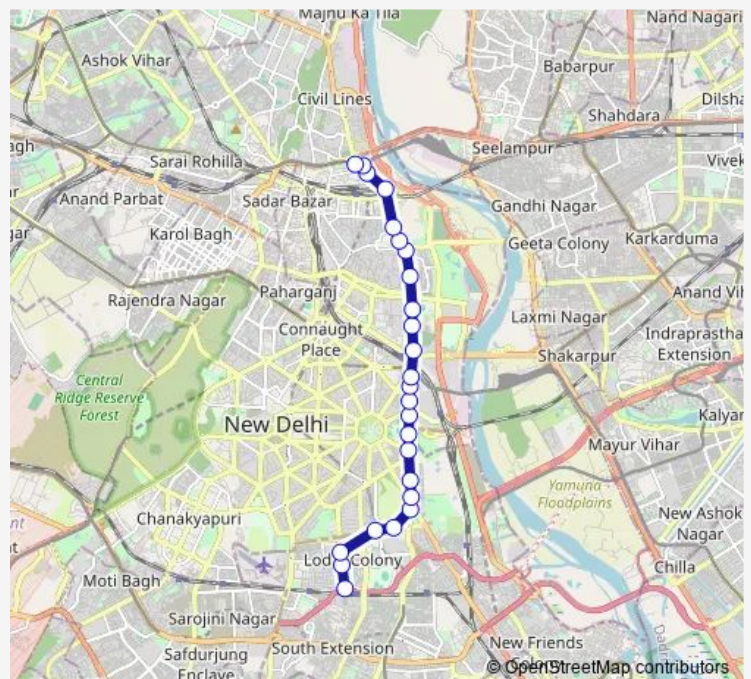

Subhash Park

Jama Masjid

Red Fort

Route schedule

Kushak Nallah Depot — Isbt Kashmere Gate Terminal

Monday 05:45-20:55

Tuesday 05:45-20:55

Wednesday 05:45-20:55

Thursday 05:45-20:55

Friday 05:45-20:55

Saturday 05:45-20:55

Sunday 05:45-20:55

Route info

Direction: Kushak Nallah Depot

Stops: 25

Trip Duration: 0 hour 44 min

429stldown2

BusMaps

Gpo

Guru Govind Singh University (Kashmere Gate)

Isbt Kashmere Gate

Isbt Kashmere Gate Terminal

429stldown2 Bus time schedules and route maps are available in an offline PDF at busmaps.com. Use the busmaps.com website to see live bus times, train schedule or subway schedule, and step-by-step directions for all public transit in New Delhi