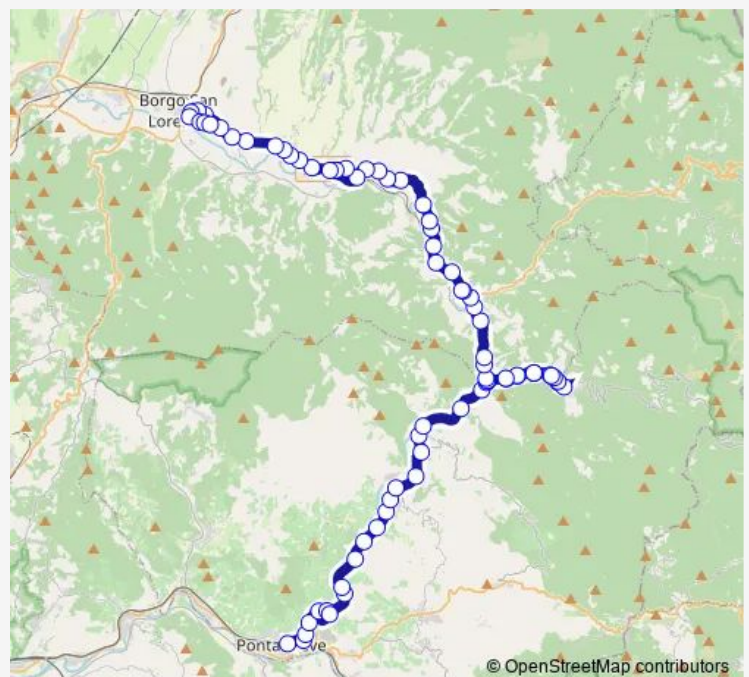

Thursday 16:25

Friday 16:25

Saturday —

Sunday —

Route info

Direction: Pontassieve Fs

Stops: 73

Trip Duration: 1 hour 5 min