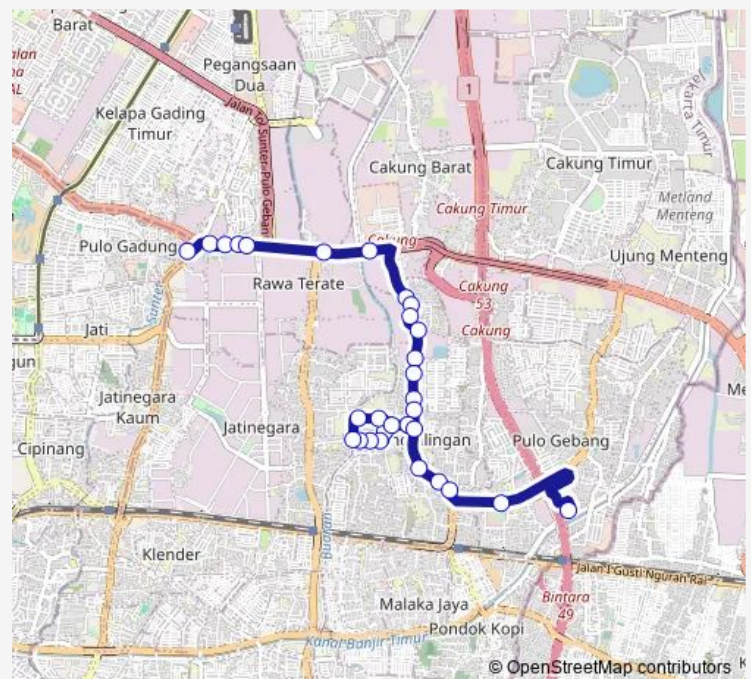

Thursday 05:00

Friday 05:00

Saturday 05:00

Sunday 05:00

Route info

Direction: Pulo Gadung

Stops: 32

Trip Duration: 0 hour 55 min

Saturday 05:00

Sunday 05:00

Route info

Direction: Pulo Gebang

Stops: 34

Trip Duration: 1 hour 17 min

Al Wathoniyah 1

Jagal 1