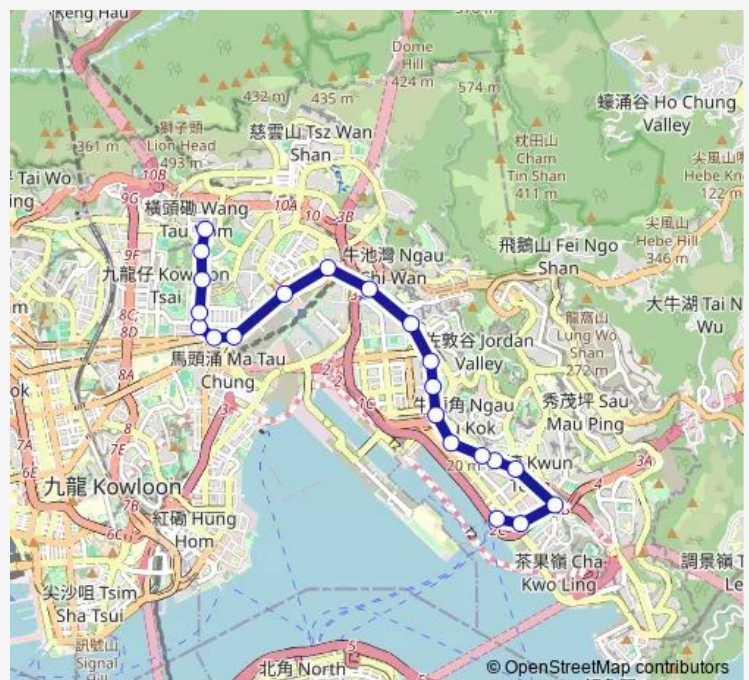

**Route schedule**

[Kmb] Kwun Tong Ferry — [Ctb] LOK FU Estate[[Kmb+Ctb] LOK FU BUS Terminus/<Br>Lok FU Estate[[Kmb] LOK FU BUS Terminus

Monday	06:10-00:10 <sup>+1</sup>
Tuesday	06:10-00:10 <sup>+1</sup>
Wednesday	06:10-00:10 <sup>+1</sup>
Thursday	06:10-00:10 <sup>+1</sup>
Friday	06:10-00:10 <sup>+1</sup>
Saturday	06:10-23:45
Sunday	06:10-12:05

**Route info**

Direction: [Kmb] Kwun Tong Ferry

Stops: 21

Trip Duration: 0 hour 33 min

■ 11D — LOK FU - Kwun Tong Ferry

[Ctb] Rhythm Garden, Prince Edward Road East[[Kmb+Ctb] Rhythm Garden/<Br>Rhythm Garden, Prince Edward Road East[[Kmb] Rhythm Garden

[Ctb] THE Latitude, Prince Edward Road East[[Kmb+Ctb] THE Latitude/<Br>The Latitude, Prince Edward Road East[[Kmb] THE Latitude

[Ctb] Regal Oriental Hotel, Prince Edward Road East[[Kmb+Ctb] Kowloon City BBI - Regal Oriental Hotel/<Br>Regal Oriental Hotel, Prince Edward Road East[[Kmb] Kowloon City BBI - Regal Oriental Hotel

## Route info

Direction: [Ctb] LOK FU Estate[[Kmb+Ctb] LOK FU BUS Terminus/<Br>Lok FU Estate[[Kmb] LOK FU BUS Terminus

Stops: 18

Trip Duration: 0 hour 33 min

[Ctb] Kwun Tong Ferry Pier [Kmb] Kwun Tong Ferry  
(Alighting Stop)