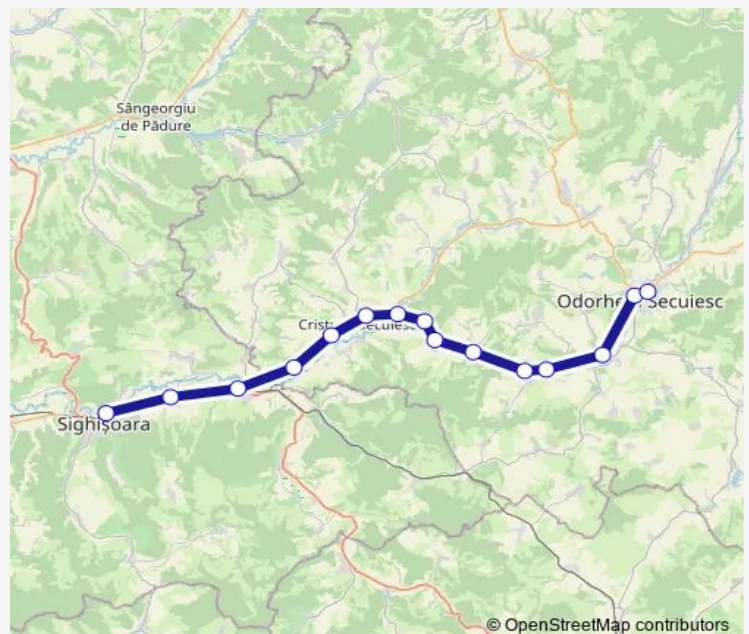

Dobeni h.

Feliceni h.

Odorhei Sud h.

Odorhei

Route schedule

Sighișoara — Odorhei

Monday 03:35-19:51

Tuesday 03:35-19:51

Wednesday 03:35-19:51

Thursday 03:35-19:51

Friday 03:35-19:51

Saturday 03:35-19:51

Sunday 03:35-19:51

Route info

Direction: Sighișoara

Stops: 15

Trip Duration: 1 hour 46 min

R: Sighișoara - Odorhei Rail time schedules and route maps are available in an offline PDF at busmaps.com. Use the busmaps.com website to see live bus times, train schedule or subway schedule, and step-by-step directions for all public transit in Cristuru Secuiesc