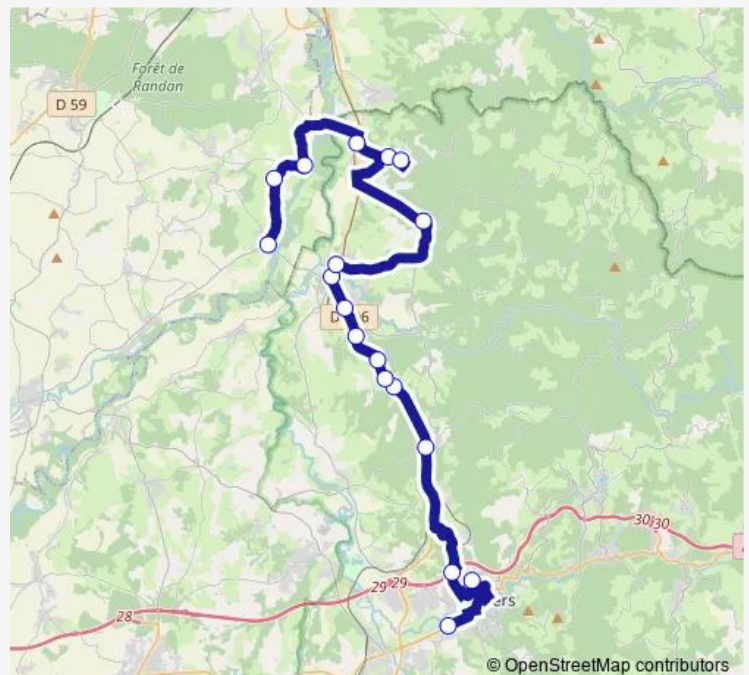

Stade

Mairie

Gare

Port de Ris

Larmonière

Ecole

Route schedule

Lycée Germaine Tillion — Ecole

Monday 15:50-16:50

Tuesday 15:50-16:50

Wednesday —

Thursday 15:50-16:50

Friday 15:50-16:50

Saturday —

Sunday —

Route info

Direction: Lycée Germaine Tillion

Stops: 18

Trip Duration: 1 hour 16 min

© OpenStreetMap contributors

Direction

Monument aux morts — Lycée Germaine Tillion

12 stops

[Open route schedule](#)

—

Friday

—

Saturday

12:05

Sunday

—

Route info