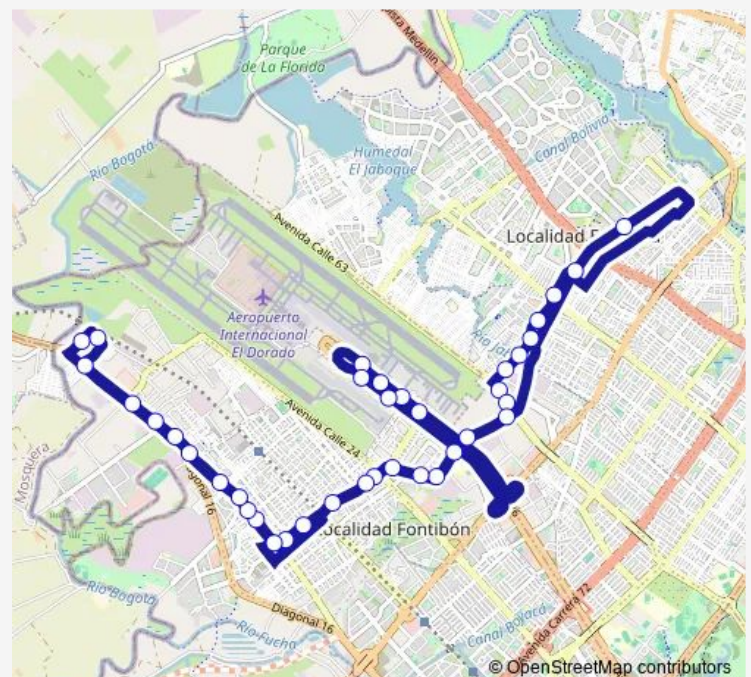

### Route schedule

TV 94L - CL 82 — AK 137a - CL 17b

Monday	04:46-00:12 <sup>+1</sup>
Tuesday	04:46-00:12 <sup>+1</sup>
Wednesday	04:46-00:12 <sup>+1</sup>
Thursday	04:46-00:12 <sup>+1</sup>
Friday	04:46-00:12 <sup>+1</sup>
Saturday	04:46-00:12 <sup>+1</sup>
Sunday	04:46-00:12 <sup>+1</sup>

### Route info

Direction: TV 94L - CL 82

Stops: 38

Trip Duration: 0 hour 46 min

KR 100 - CL 23h

KR 100 - CL 23h

KR 100 - CL 22i

KR 100 - CL L 20

## Direction

AK 137a - CL 17b — TV 94L - CL 84 Bis

38 stops

[Open route schedule](#)

AK 137a - CL 17b

KR 137a - CL 17a

AV. Centenario - KR 134a-53

AV. Centenario - KR 127

## Route info

Direction: AK 137a - CL 17b

Stops: 38

Trip Duration: 1 hour 2 min

TV 93 - CL 65

TV 93 - CL 67b

CL 68 A - Tv95

KR 96 - CL 71a