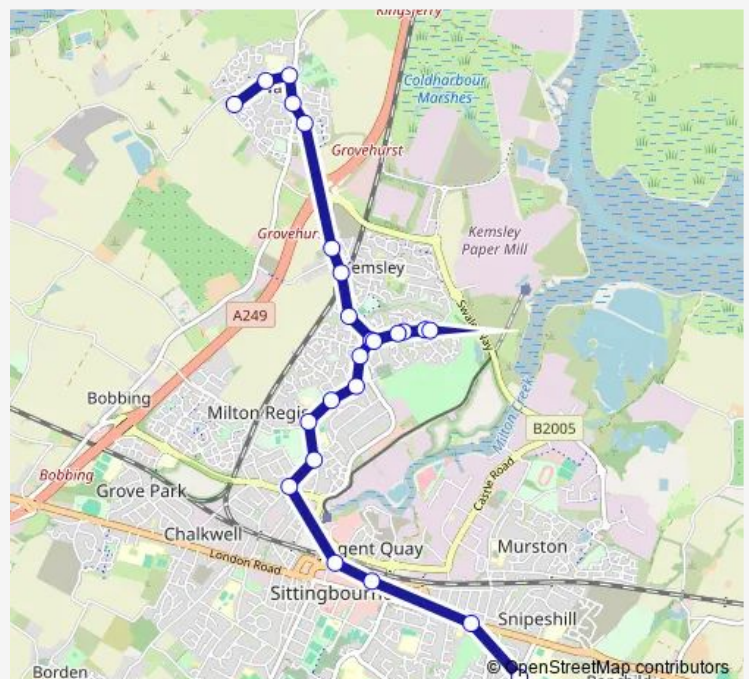

Bus 371G Iwade - Sittingbourne

[Go to website](#)

Direction

The Sittingbourne School Grounds — Holly Blue Drive

24 stops

[Open route schedule](#)

The Sittingbourne School Grounds

Murston Road

Thursday 15:20

Friday 15:20

Saturday —

Sunday —

Route info

Direction: The Sittingbourne School Grounds

Stops: 24

Trip Duration: 0 hour 20 min

■ 371G — Iwade - Sittingbourne

School Lane

Evergreen Close

Holly Blue Drive

Direction

Holly Blue Drive — The Sittingbourne School Grounds

28 stops

[Open route schedule](#)

Railway Station

Route schedule

Holly Blue Drive — The Sittingbourne School Grounds

Monday 07:30

Tuesday 07:30

Wednesday 07:30

Thursday 07:30

Friday 07:30