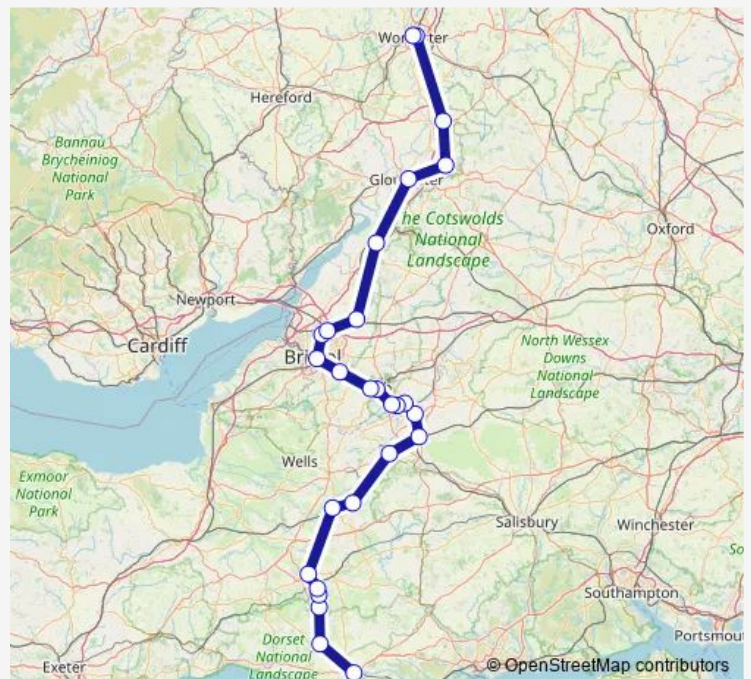

Rail Gw:Wey->Wof GW train service from WEY to Wof

[Go to website](#)

Direction

Weymouth — Worcester Foregate Street

29 stops

[Open route schedule](#)

Weymouth

Upwey

Frome

Westbury (Wilts)

Trowbridge

Bradford-on-Avon

Avoncliff

Freshford

Bath Spa

Oldfield Park

Keynsham

Bristol Temple Meads

Filton Abbey Wood

Route schedule

Weymouth — Worcester Foregate Street

Monday —

Tuesday —

Wednesday —

Thursday —

Friday —

Saturday 16:10

Sunday —

Route info

Direction: Weymouth

Stops: 29

Trip Duration: 4 hour 9 min