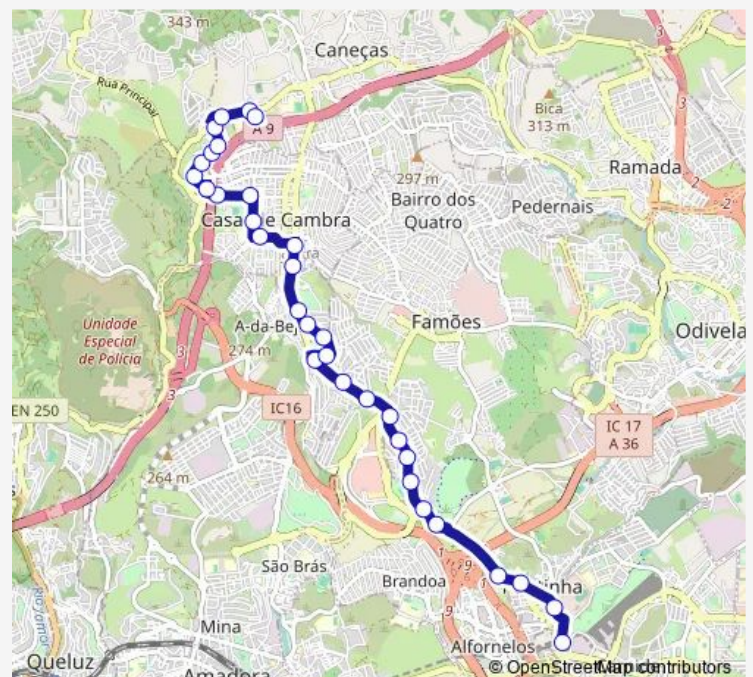

Thursday 06:30-20:50

Friday 06:30-20:50

Saturday 07:10-20:30

Sunday 07:10-20:30

Route info

Direction: Pontinha (Metro) P5

Stops: 32

Trip Duration: 0 hour 26 min