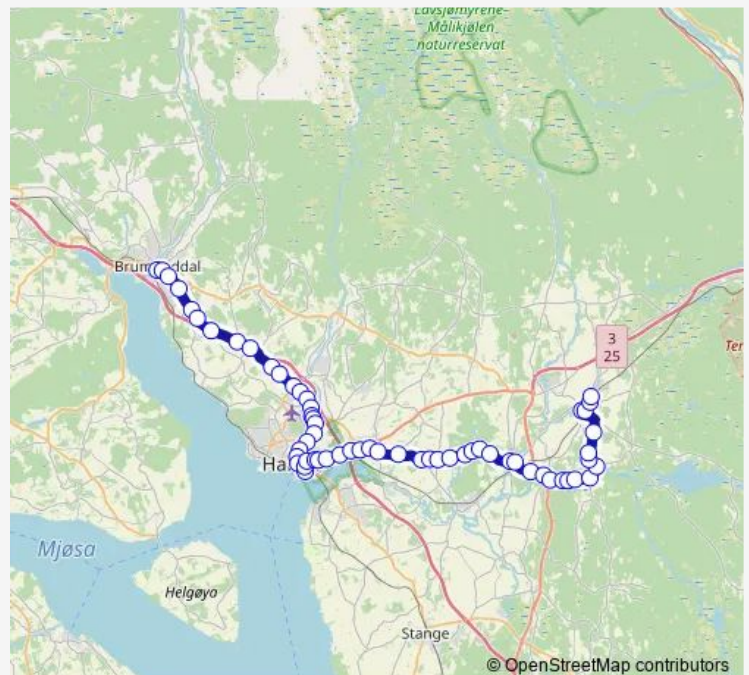

Saturday 08:31-23:01

Sunday 13:31-23:01

Route info

Direction: Grindereng

Stops: 59

Trip Duration: 1 hour 13 min

■ B26 — Brumunddal - Hamar - Løten

Fredheim