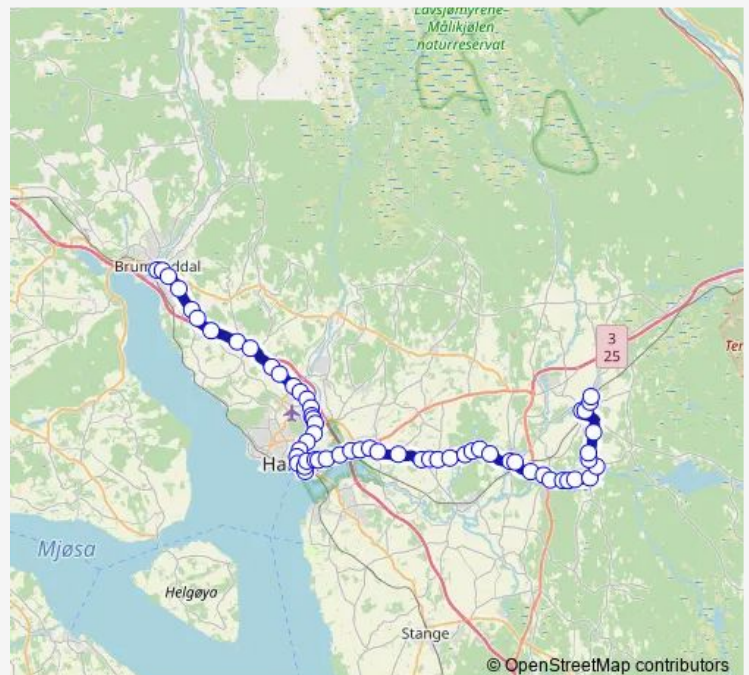

Saturday 08:31-23:01

Sunday 13:31-23:01

Route info

Direction: Grindereng

Stops: 59

Trip Duration: 1 hour 13 min

■ B26 — Brumunddal - Hamar - Løten

Fredheim