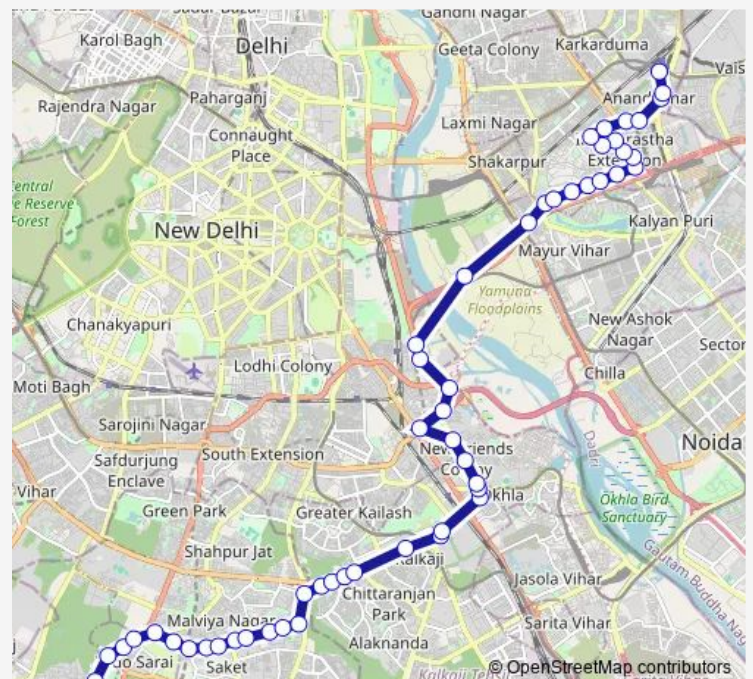

### Route schedule

Mehrauli Terminal — Isbt Anand Vihar

Monday 04:55-21:40

Tuesday 04:55-21:40

Wednesday 04:55-21:40

Thursday 04:55-21:40

Friday 04:55-21:40

Saturday 04:55-21:40

### Route info

Direction: Mehrauli Terminal

Stops: 55

Trip Duration: 1 hour 50 min

534down

BusMaps

Nsic

Sukhdev Vihar