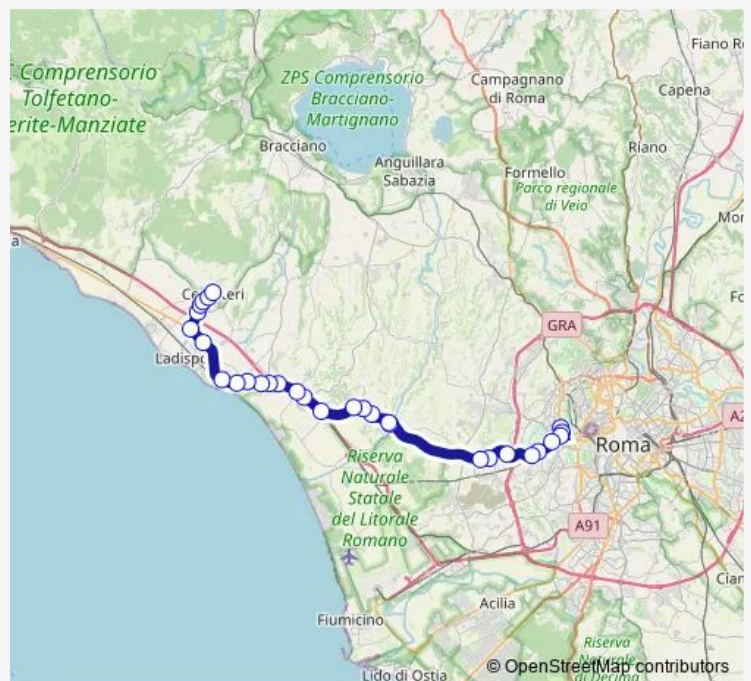

### Route schedule

Roma | Capolinea Cornelia # f1 — Cerveteri | Piazza Moro # f5935

Monday 16:40

Tuesday 16:40

Wednesday 16:40

Thursday 16:40

Friday 16:40

Saturday —

### Route info

Direction: Roma | Capolinea Cornelia # f1

Stops: 30

Trip Duration: 0 hour 55 min

Roma Cornelia - Cerveteri # Aa901d

Ladispoli | Via Aurelia Via Monteroni # f23

Ladispoli | Via Aurelia (Palo Laziale) # f146

Cerveteri | Via Settevene Palo Via Font. Morella # f5933

Cerveteri | Via Settevene Palo Via Lazio # f5934

Cerveteri | Piazza Moro # f5935

Bus time schedules and route maps are available in an offline PDF at [busmaps.com](https://busmaps.com). Use the [busmaps.com](https://busmaps.com) website to see live bus times, train schedule or subway schedule, and step-by-step directions for all public transit in Vatican City