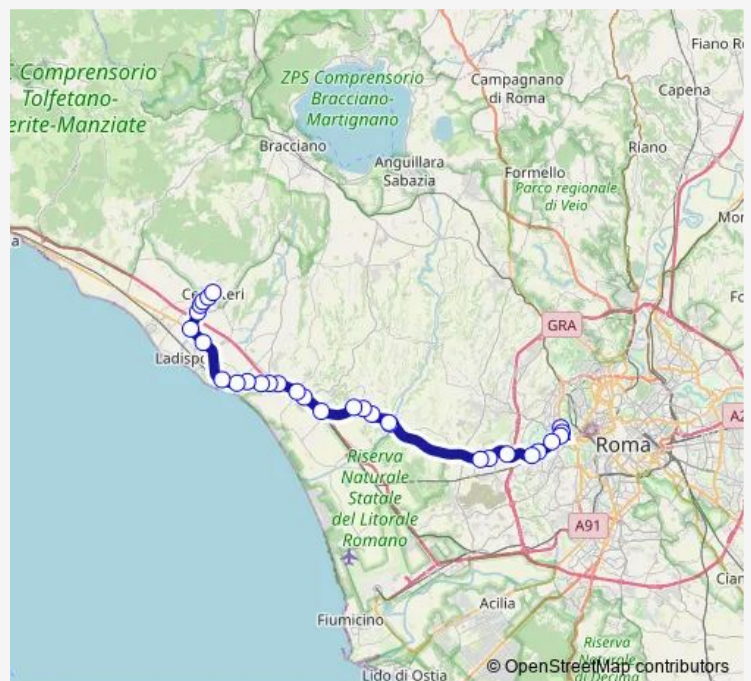

Saturday —

Sunday —

Route info

Direction: Roma | Capolinea Cornelia # f1

Stops: 30

Trip Duration: 1 hour 10 min

Roma Cornelia - Cerveteri # Aa901d

Ladispoli | Via Aurelia Via Monteroni # f23

Cerveteri | Via Settevene Palo Via Font. Morella # f5933

Cerveteri | Via Settevene Palo Via Lazio # f5934

Cerveteri | Piazza Moro # f5935

Bus time schedules and route maps are available in an offline PDF at busmaps.com. Use the busmaps.com website to see live bus times, train schedule or subway schedule, and step-by-step directions for all public transit in Vatican City