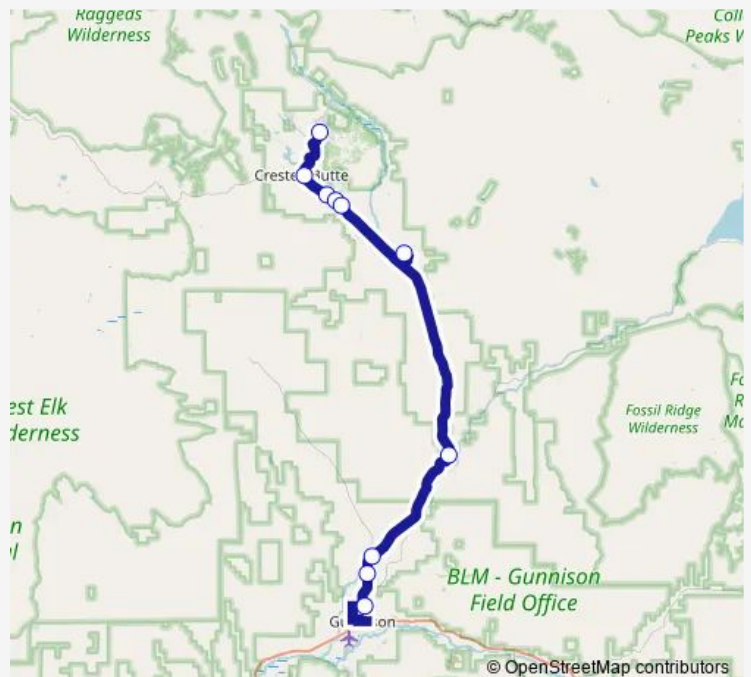

Route schedule

Mt Crested Butte Transit Center — Gunnison Rec. Center

Monday 06:40-23:30

Tuesday 06:40-23:30

Wednesday 06:40-23:30

Thursday 06:40-23:30

Friday 06:40-23:30

Saturday 06:40-23:30

Sunday 06:40-23:30

Route info

Direction: Mt Crested Butte Transit Center

Stops: 10

Trip Duration: 0 hour 46 min

 Gunnison - Mt. Crested Butte

Direction

Gunnison Rec. Center — Mt Crested Butte Transit Center

18 stops

[Open route schedule](#)

Gunnison Rec. Center

Gunnison Co Library (West Spencer at Quartz)

Gunnison Community Schools

11th & Virginia

Safeway (Pine & Highway 50)

Teller & Hwy 50

Wednesday 05:21-22:11

Thursday 05:21-22:11

Friday 05:21-22:11

Saturday 05:21-22:11

Sunday 05:21-22:11

Route info

Direction: Gunnison Rec. Center

Stops: 18