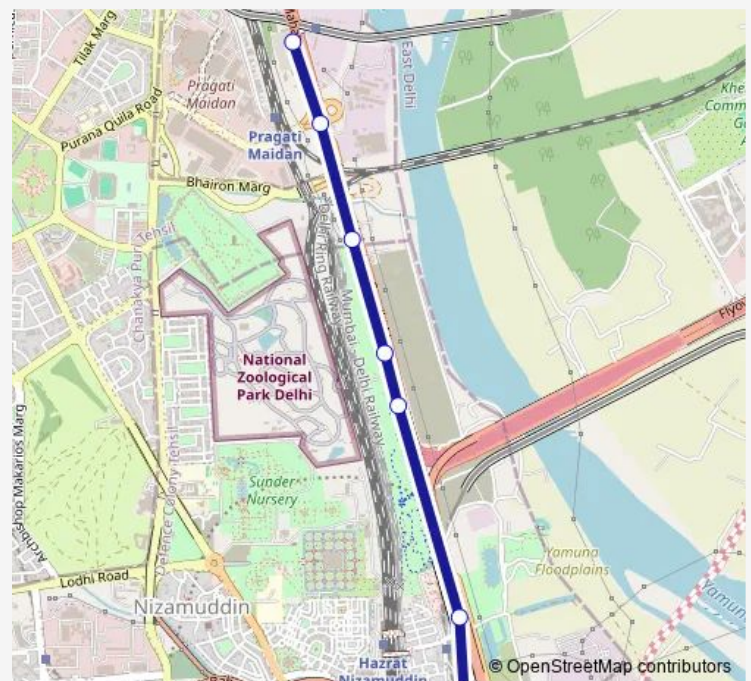

Bus 318stlup

[Go to website](#)

Direction

Sarai Kale Khan Isbt Terminal — Indraprastha Cluster Depot

7 stops

[Open route schedule](#)

Sarai Kale Khan Isbt Terminal

Sarai Kale Khan Isbt

IP Park / Nizamuddin Road Bridge East

Nizamuddin Road Bridge

Railway Road Bridge

Pragati Power Station

Indraprastha Cluster Depot

Route schedule

Sarai Kale Khan Isbt Terminal — Indraprastha Cluster Depot

Monday 05:00-19:46

Tuesday 05:00-19:46

Wednesday 05:00-19:46

Thursday 05:00-19:46

Friday 05:00-19:46

Saturday 05:00-19:46

Sunday 05:00-19:46

Route info

Direction: Sarai Kale Khan Isbt Terminal

Stops: 7

Trip Duration: 0 hour 15 min

318stlup

318stlup Bus time schedules and route maps are available in an offline PDF at busmaps.com. Use the busmaps.com website to see live bus times, train schedule or subway schedule, and step-by-step directions for all public transit in New Delhi