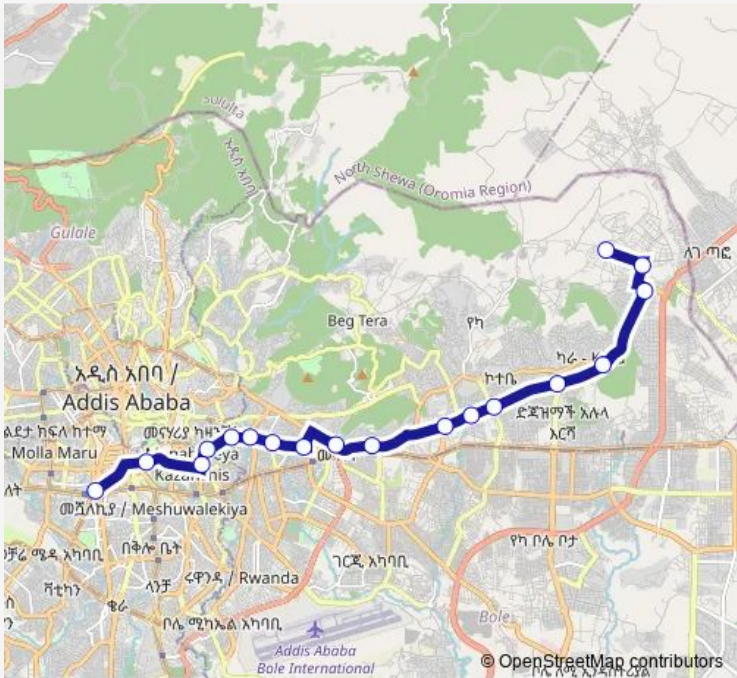

Bus SH070 Yeka Abado ↔ Mexico

[Go to website](#)

Direction
 Mexico — Yeka Abado

18 stops

[Open route schedule](#)

- Mexico
- National Theatre
- Filweha (Hotsprings)
- Azmari Bet (Traditional Music Club)
- Women Square
- Signal
- Dinberwa Hospital
- Megenagna
- Abysinia Cafe Area
- Menaheria
- Lamberet Area
- Salite Mihret
- Wessen (Mariam)
- Kotebe Gebriel
- Kara (Turn)
- Kara Condominium
- Sara Ampol
- Yeka Abado

Route schedule
 Mexico — Yeka Abado

Monday	06:00
Tuesday	06:00
Wednesday	06:00
Thursday	06:00
Friday	06:00
Saturday	06:00
Sunday	06:00

Route info

Direction: Mexico

Stops: 18

Trip Duration: 1 hour 14 min

SH070 — Yeka Abado ↔ Mexico BusMaps

Direction

Yeka Abado — Mexico

18 stops

[Open route schedule](#)

Yeka Abado

Meskelegna (Ababdo)

Sara Ampol (Gedera)

Medhanalem Church

Monday 06:00

Tuesday 06:00

Wednesday 06:00

Thursday 06:00

Friday 06:00

Saturday 06:00

Sunday 06:00

Route info