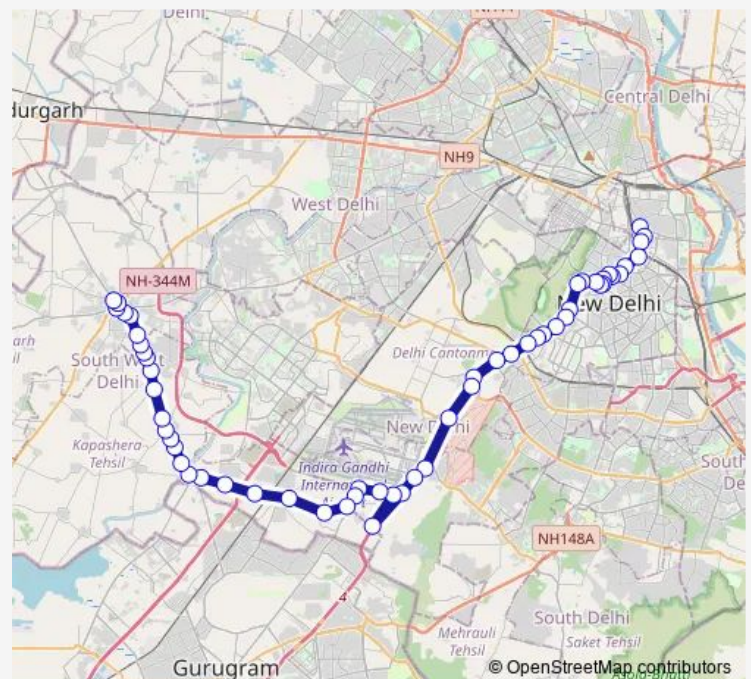

Thursday 09:13-19:45

Friday 09:13-19:45

Saturday 09:13-19:45

Sunday 09:13-19:45

Route info

Direction: Kamla Market / Ajmeri Gate

Stops: 56

Trip Duration: 2 hour 42 min

■ 858up

BusMaps

RR Hospital / Maharana Pratap Chowk

Air Force HQ / Subroto Park

APS Colony/ Jharera Gaon

Shankar Vihar/ National Highway 8

Mahipal Pur Crossing

Rangpuri