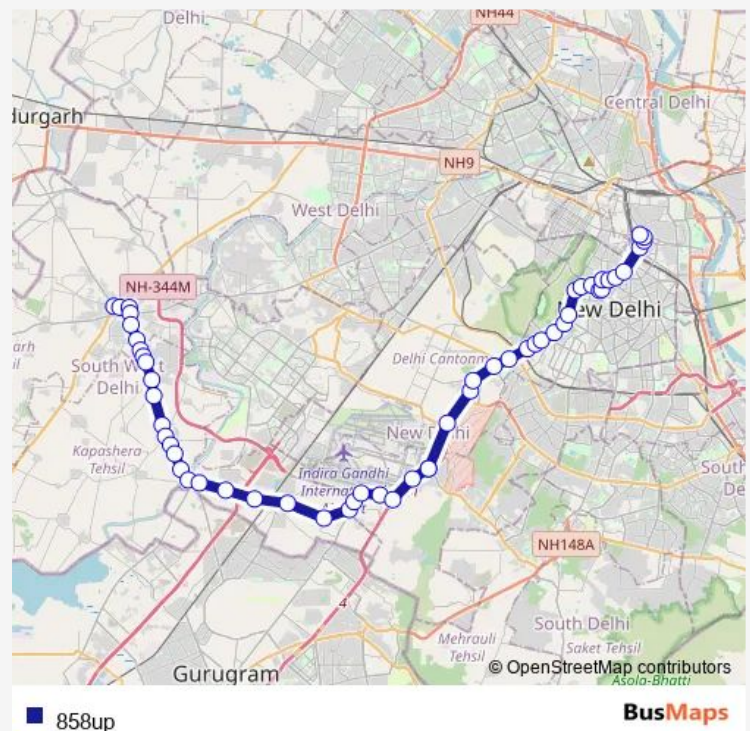

Bamnoli Crossing

Bijwasan Railway Station

Shri Golok Dham Bijwasan School

Route schedule

Najafgarh Terminal — Kamla Market / Ajmeri Gate

Monday 09:13-20:43

Tuesday 09:13-20:43

Wednesday 09:13-20:43

Thursday 09:13-20:43

Friday 09:13-20:43

Saturday 09:13-20:43

Sunday 09:13-20:43

Route info

Direction: Najafgarh Terminal

Stops: 54

Trip Duration: 2 hour 29 min