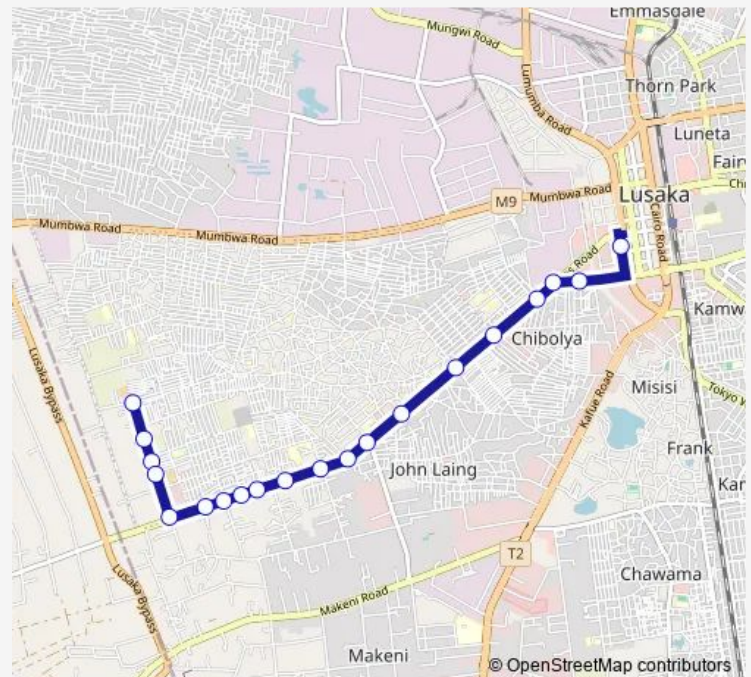

Chibolya Ground

Young Phiroz - Simoson

Route schedule

Villa Park — Young Phiroz - Simoson

Monday 08:00-15:00

Tuesday 08:00-15:00

Wednesday 08:00-15:00

Thursday 08:00-15:00

Friday 08:00-15:00

Saturday 08:00-15:00

Sunday 08:00-15:00

Route info

Direction: Villa Park

Stops: 20

Trip Duration: 0 hour 37 min

Bus — City Market - Villa Park

Direction

City Market - Katondo Rd — Villa Park

20 stops

[Open route schedule](#)

City Market - Katondo Rd

Chibolya Ground

Choppies - Kanyama

Puma - Los Angeles Rd