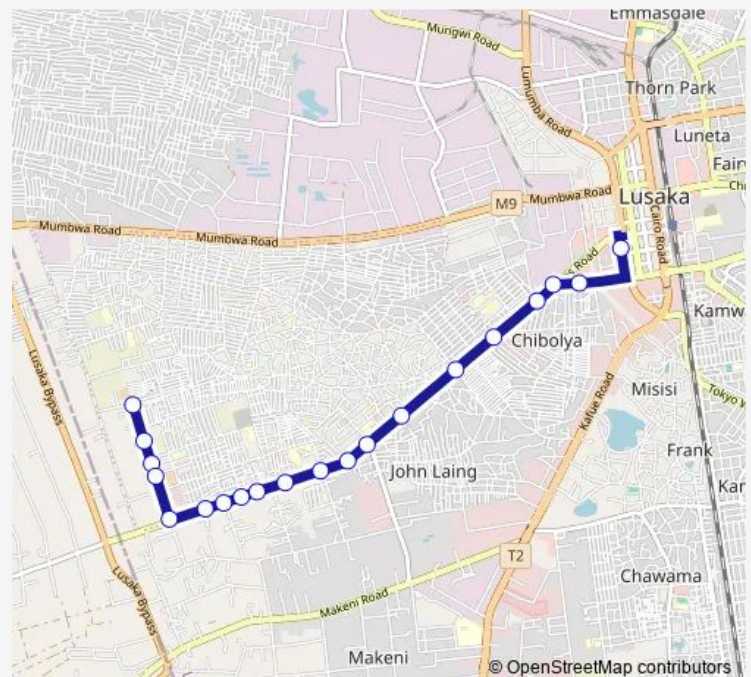

Chibolya Ground

Young Phiroz - Simoson

Route schedule

Villa Park — Young Phiroz - Simoson

Monday 08:00-15:00

Tuesday 08:00-15:00

Wednesday 08:00-15:00

Thursday 08:00-15:00

Friday 08:00-15:00

Saturday 08:00-15:00

Sunday 08:00-15:00

Route info

Direction: Villa Park

Stops: 20

Trip Duration: 0 hour 33 min

Bus — City Market - Villa Park

Direction

City Market - Katondo Rd — Villa Park

20 stops

[Open route schedule](#)

City Market - Katondo Rd

Chibolya Ground

Choppies - Kanyama

Puma - Los Angeles Rd