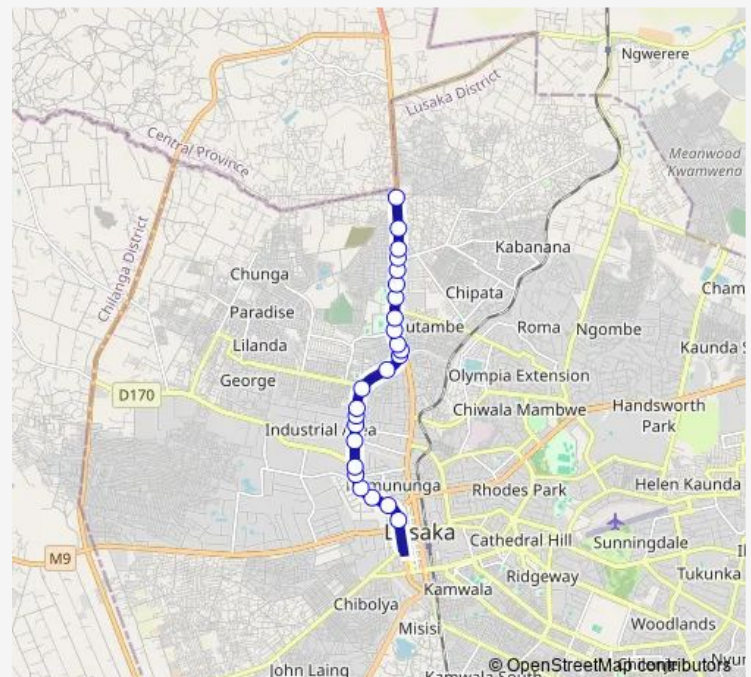

SOS Roundabout

### Route schedule

Town - Lumumba — Zanimuone

Monday 08:00-15:00

Tuesday 08:00-15:00

Wednesday 08:00-15:00

Thursday 08:00-15:00

Friday 08:00-15:00

Saturday 08:00-15:00

### Route info

Direction: Town - Lumumba

Stops: 24

Trip Duration: 0 hour 25 min

Bus — City Market - Zanimuone

Yalelo

Chingwele Turnoff

Zanimuone

## Direction

Zanimuone — City Market - Katondo Rd

22 stops

[Open route schedule](#)

Zanimuone

Chingwele Turnoff

Yalelo

SOS Roundabout