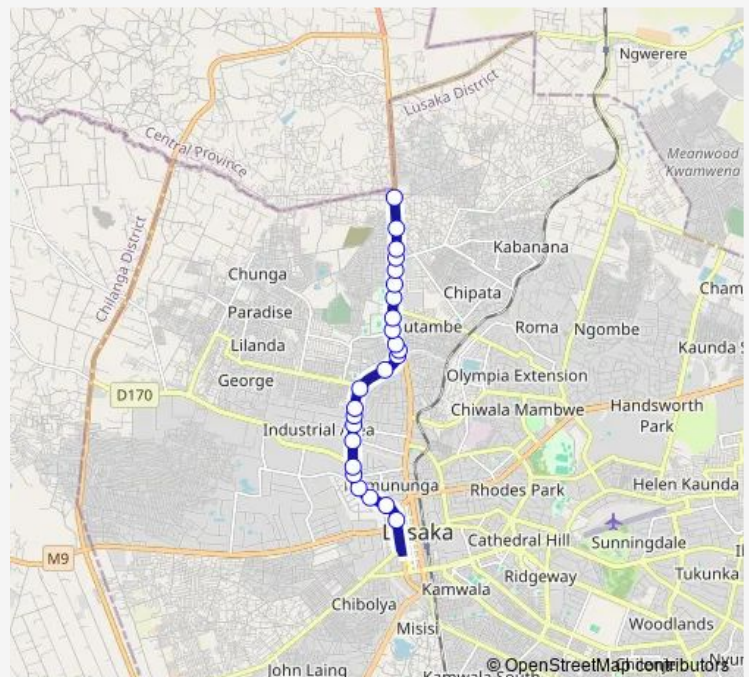

Novare

SOS- Great N

SOS Roundabout

Route schedule

Town - Lumumba — Zanimuone

Monday 08:00-15:00

Tuesday 08:00-15:00

Wednesday 08:00-15:00

Thursday 08:00-15:00

Friday 08:00-15:00

Saturday 08:00-15:00

Sunday 08:00-15:00

Route info

Direction: Town - Lumumba

Stops: 24

Trip Duration: 0 hour 25 min

Bus — City Market - Zanimuone

Yalelo

Chingwele Turnoff

Zanimuone

Direction

Zanimuone — City Market - Katondo Rd

22 stops

[Open route schedule](#)