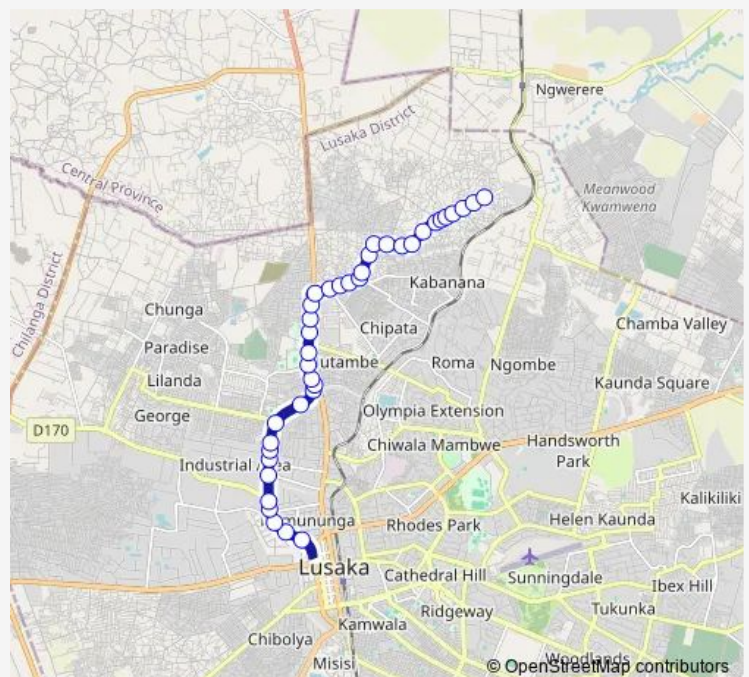

### Route schedule

Engen Filling Station - Lumumba Rd — Downhill School - Kabanana

Monday 08:00-15:00

Tuesday 08:00-15:00

Wednesday 08:00-15:00

Thursday 08:00-15:00

Friday 08:00-15:00

Saturday 08:00-15:00

### Route info

Direction: Engen Filling Station - Lumumba Rd

Stops: 38

Trip Duration: 0 hour 48 min

■ Bus — Kabanana - Town (Lumumba)

Mainway - Kabanana Rd

Zambeef - Kabanana Rd

Chalo Banthu

## Route info

Direction: Kabanana

Stops: 32

Trip Duration: 0 hour 43 min

Chaisa

Vubu Road

Masiye

Sheki Sheki