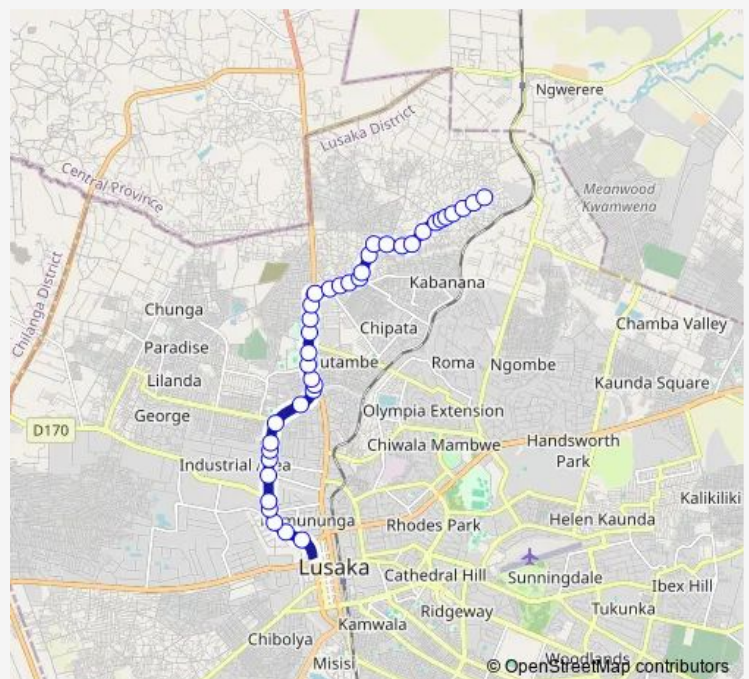

### Route schedule

Engen Filling Station - Lumumba Rd — Downhill School - Kabanana

Monday 08:00-15:00

Tuesday 08:00-15:00

Wednesday 08:00-15:00

Thursday 08:00-15:00

Friday 08:00-15:00

Saturday 08:00-15:00

### Route info

Direction: Engen Filling Station - Lumumba Rd

Stops: 38

Trip Duration: 0 hour 48 min

■ Bus — Kabanana - Town (Lumumba)

Mainway - Kabanana Rd

Zambeef - Kabanana Rd

Chalo Banthu

## Route info

Direction: Kabanana

Stops: 32

Trip Duration: 0 hour 43 min

Chaisa

Vubu Road

Masiye

Sheki Sheki