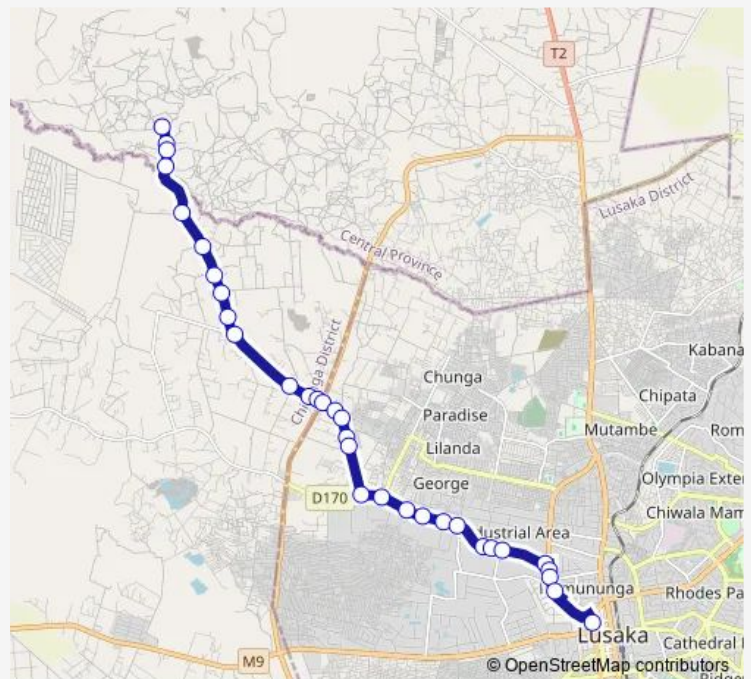

Route schedule

Kasupe — Town - Lumumba

Monday	08:00-15:00
Tuesday	08:00-15:00
Wednesday	08:00-15:00
Thursday	08:00-15:00
Friday	08:00-15:00
Saturday	08:00-15:00
Sunday	08:00-15:00

Route info

Direction: Kasupe

Stops: 32

Trip Duration: 1 hour 1 min

■ Bus — Kasupe - Town (Lumumba)

SBJ - Mungwi Rd

Good Time - Mungwi Rd

Zambeef - Mungwi Rd

Tobacco - Mungwi Rd

Asharami Filling Station - Mungwi Rd

Industrial Area - Mungwi Rd

Barloworld

Mount Meru - Lumumba Rd

Investrust Bank - Lumumba Rd

Family - Lumumba Rd

Town - Lumumba

Direction

Engen Filling Station - Lumumba Rd — Kasupe

Thursday 08:00-15:00

Friday 08:00-15:00

Saturday 08:00-15:00

Sunday 08:00-15:00

Route info

Direction: Engen Filling Station - Lumumba Rd

Stops: 33

Trip Duration: 0 hour 45 min