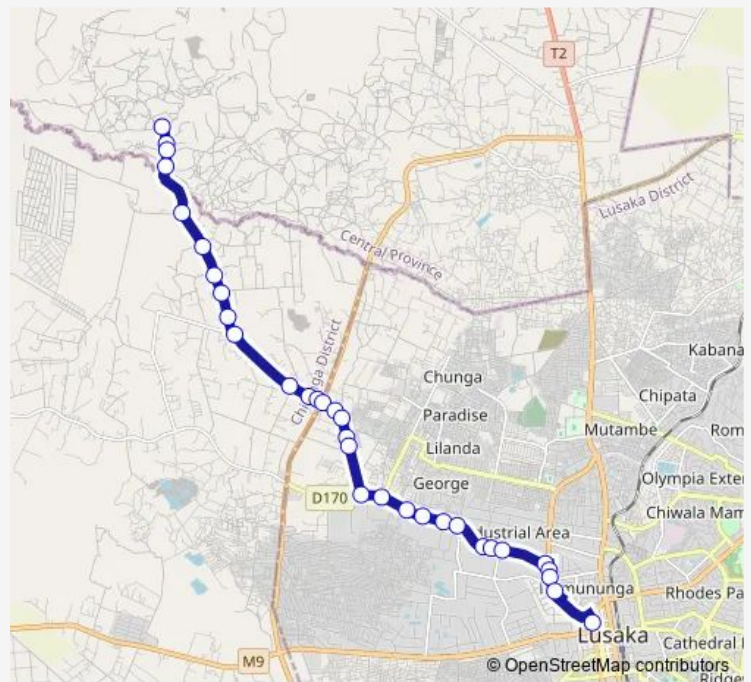

Route schedule

Kasupe — Town - Lumumba

Monday	08:00-15:00
Tuesday	08:00-15:00
Wednesday	08:00-15:00
Thursday	08:00-15:00
Friday	08:00-15:00
Saturday	08:00-15:00
Sunday	08:00-15:00

Route info

Direction: Kasupe

Stops: 32

Trip Duration: 0 hour 59 min

■ Bus — Kasupe - Town (Lumumba)

SBJ - Mungwi Rd

Good Time - Mungwi Rd

Zambeef - Mungwi Rd

Tobacco - Mungwi Rd

Asharami Filling Station - Mungwi Rd

Industrial Area - Mungwi Rd

Barloworld

Mount Meru - Lumumba Rd

Investrust Bank - Lumumba Rd

Family - Lumumba Rd

Town - Lumumba

Direction

Engen Filling Station - Lumumba Rd — Kasupe

Thursday 08:00-15:00

Friday 08:00-15:00

Saturday 08:00-15:00

Sunday 08:00-15:00

Route info

Direction: Engen Filling Station - Lumumba Rd

Stops: 33

Trip Duration: 0 hour 56 min