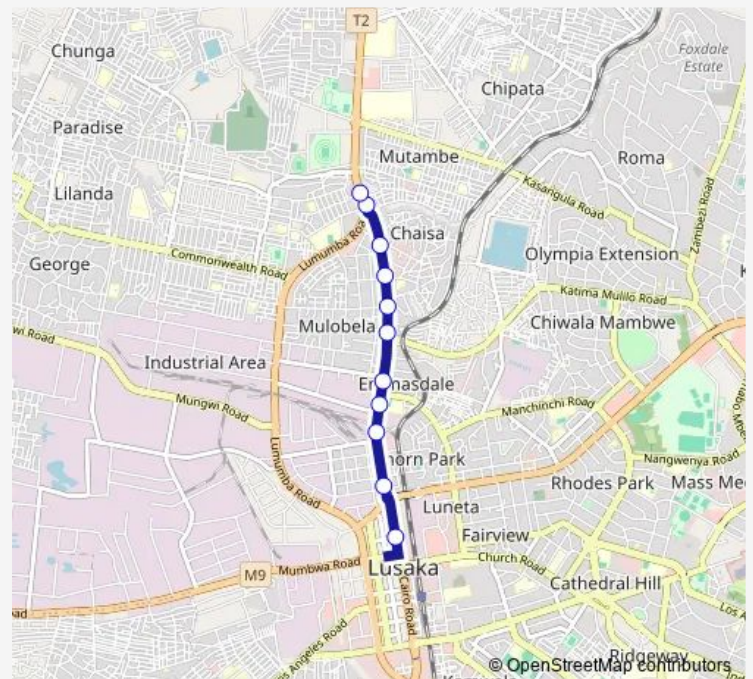

Sheki Sheki

Masiye

Vubu Road

Chaisa

Subani Fuel Station - Great N

Great N Junction

Mandevu - Great N

### Route schedule

Ministry of Tourism & Arts — Mandevu - Great N

Monday 08:00-15:00

Tuesday 08:00-15:00

Wednesday 08:00-15:00

Thursday 08:00-15:00

Friday 08:00-15:00

Saturday 08:00-15:00

### Route info

Direction: Ministry of Tourism & Arts

Stops: 11

Trip Duration: 0 hour 12 min

■ Bus — Mandevu - Town (Millenium)

**Direction**

Great N Junction — Town - Millenium

10 stops

## Route schedule

Great N Junction — Town - Millenium

Monday 08:00-15:00

Tuesday 08:00-15:00

Wednesday 08:00-15:00

Thursday 08:00-15:00

Friday 08:00-15:00

Saturday 08:00-15:00