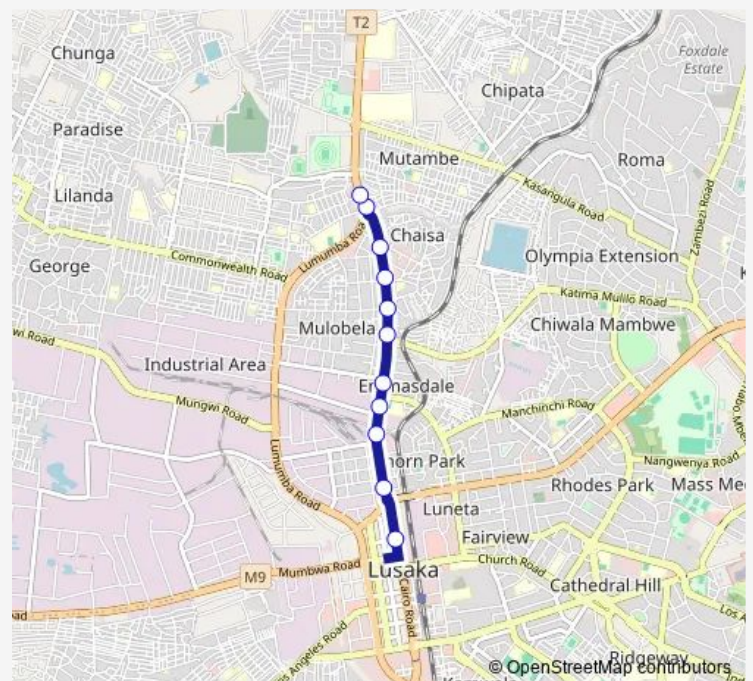

Saturday 08:00-15:00

Sunday 08:00-15:00

Route info

Direction: Ministry of Tourism & Arts

Stops: 11

Trip Duration: 0 hour 13 min

■ Bus — Mandevu - Town (Millenium)

Direction

Great N Junction — Town - Millenium

10 stops

[Open route schedule](#)

Great N Junction

Subani Fuel Station - Great N

Chaisa

Vubu Road

Masiye

Sheki Sheki

C H

Chanda Musonda

Imapala - Great N

Town - Millenium

Route schedule

Great N Junction — Town - Millenium

Monday 08:00-15:00

Tuesday 08:00-15:00

Wednesday 08:00-15:00

Thursday 08:00-15:00

Friday 08:00-15:00

Saturday 08:00-15:00

Sunday 08:00-15:00

Route info

Direction: Great N Junction