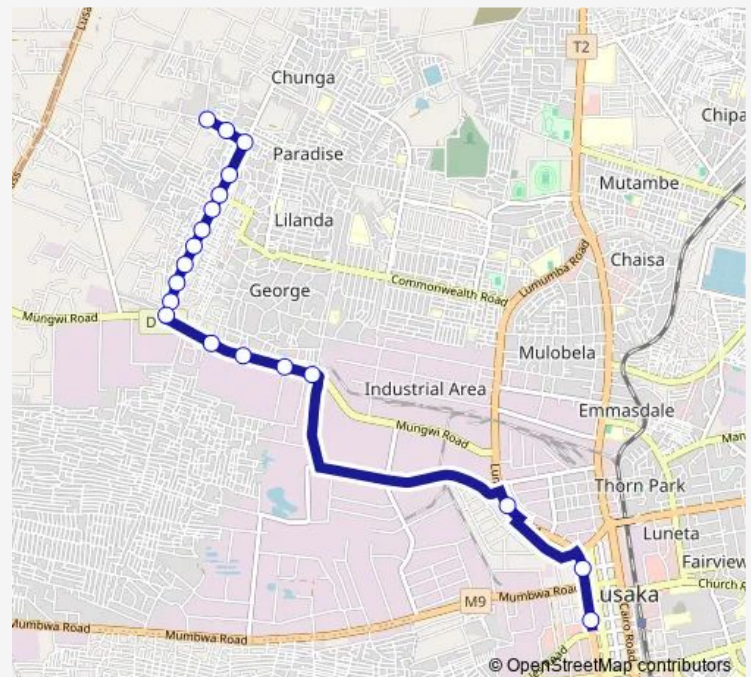

### Direction

Eden - Zingalume — City Market

19 stops

[Open route schedule](#)

Eden - Zingalume

Church - Eden

King George

Soft Center

### Route schedule

Eden - Zingalume — City Market

Monday 08:00-15:00

Tuesday 08:00-15:00

Wednesday 08:00-15:00

Thursday 08:00-15:00

Friday 08:00-15:00

Saturday 08:00-15:00

### Route info

Direction: Eden - Zingalume

Stops: 19

Trip Duration: 0 hour 41 min

■ Bus — City Market - Eden (Zingalume)

## Route info

Direction: Town - Lumumba

Stops: 26

Trip Duration: 0 hour 30 min

Bus Bus time schedules and route maps are available in an offline PDF at [busmaps.com](https://busmaps.com). Use the [busmaps.com](https://busmaps.com) website to see live bus times, train schedule or subway schedule, and step-by-step directions for all public transit in Lusaka