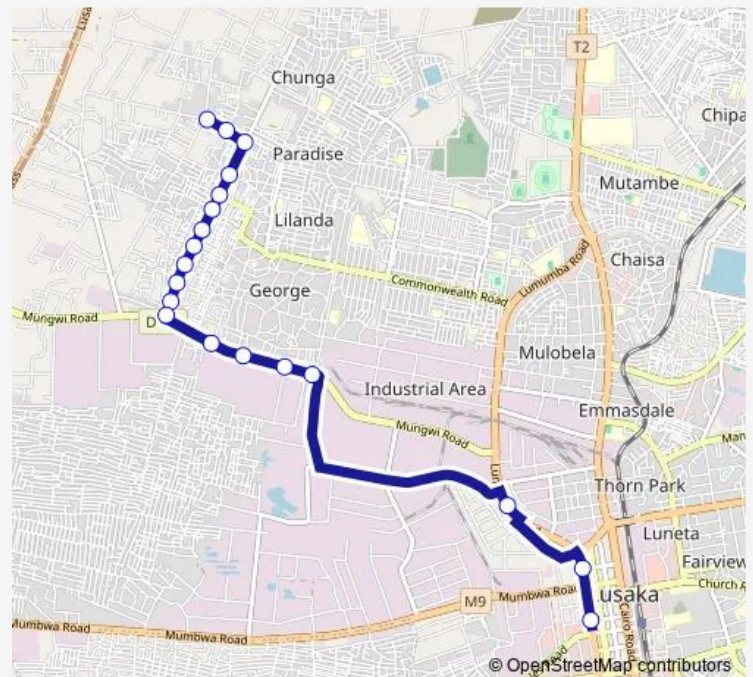

City Market

Route schedule

Eden - Zingalume — City Market

Monday 08:00-15:00

Tuesday 08:00-15:00

Wednesday 08:00-15:00

Thursday 08:00-15:00

Friday 08:00-15:00

Saturday 08:00-15:00

Sunday 08:00-15:00

Route info

Direction: Eden - Zingalume

Stops: 19

Trip Duration: 0 hour 42 min

■ Bus — City Market - Eden (Zingalume)

Direction

Town - Lumumba — Eden - Zingalume

26 stops

[Open route schedule](#)

Town - Lumumba

Engen Filling Station - Lumumba Rd

First National Bank - Lumumba Rd

Family - Lumumba Rd

Investrust Bank - Lumumba Rd

Wednesday 08:00-15:00

Thursday 08:00-15:00

Friday 08:00-15:00

Saturday 08:00-15:00

Sunday 08:00-15:00

Route info

Direction: Town - Lumumba

Stops: 26