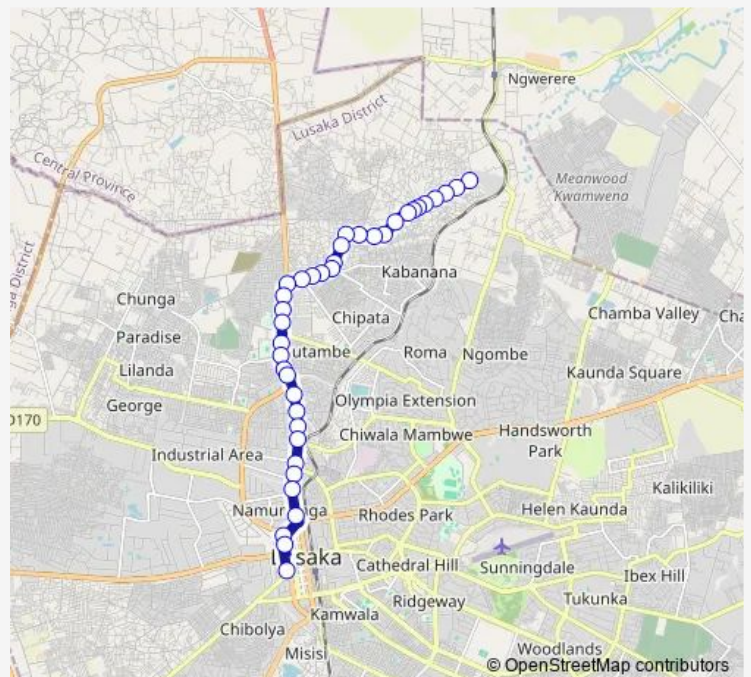

Shoprite - Kabanana Rd

SOS Roundabout

SOS- Great N

Route schedule

Kabanana — City Market

Monday 08:00-15:00

Tuesday 08:00-15:00

Wednesday 08:00-15:00

Thursday 08:00-15:00

Friday 08:00-15:00

Saturday 08:00-15:00

Sunday 08:00-15:00

Route info

Direction: Kabanana

Stops: 38

Trip Duration: 0 hour 50 min

Route info

Direction: Town - Lumumba

Stops: 34

Trip Duration: 0 hour 51 min

Chekana - Kabanana Rd

Chimutengo Roma

Pentocostal Holiness Church - Kabanana Rd

Kabanana Market