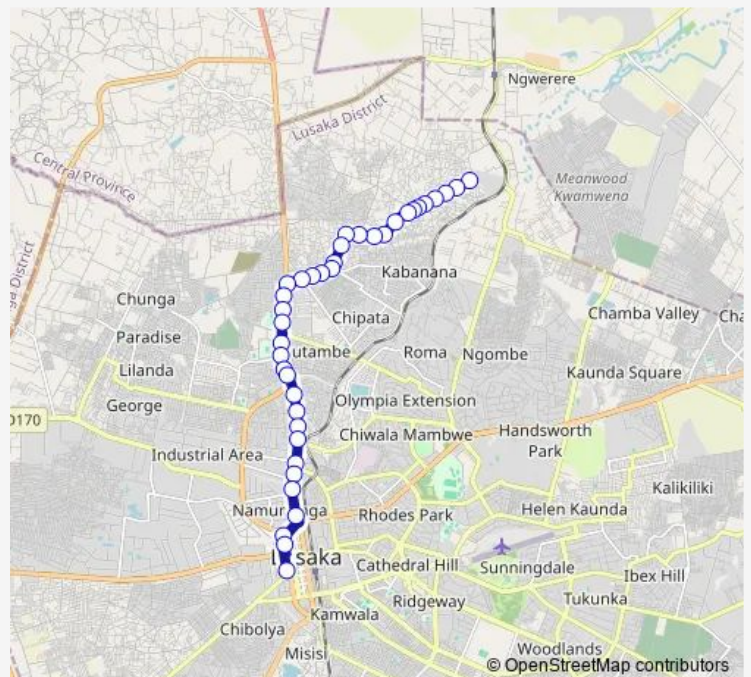

Shoprite - Kabanana Rd

SOS Roundabout

SOS- Great N

Route schedule

Kabanana — City Market

Monday 08:00-15:00

Tuesday 08:00-15:00

Wednesday 08:00-15:00

Thursday 08:00-15:00

Friday 08:00-15:00

Saturday 08:00-15:00

Sunday 08:00-15:00

Route info

Direction: Kabanana

Stops: 38

Trip Duration: 1 hour 1 min

Route info

Direction: Town - Lumumba

Stops: 34

Trip Duration: 0 hour 44 min

Chekana - Kabanana Rd

Chimutengo Roma

Pentocostal Holiness Church - Kabanana Rd

Kabanana Market