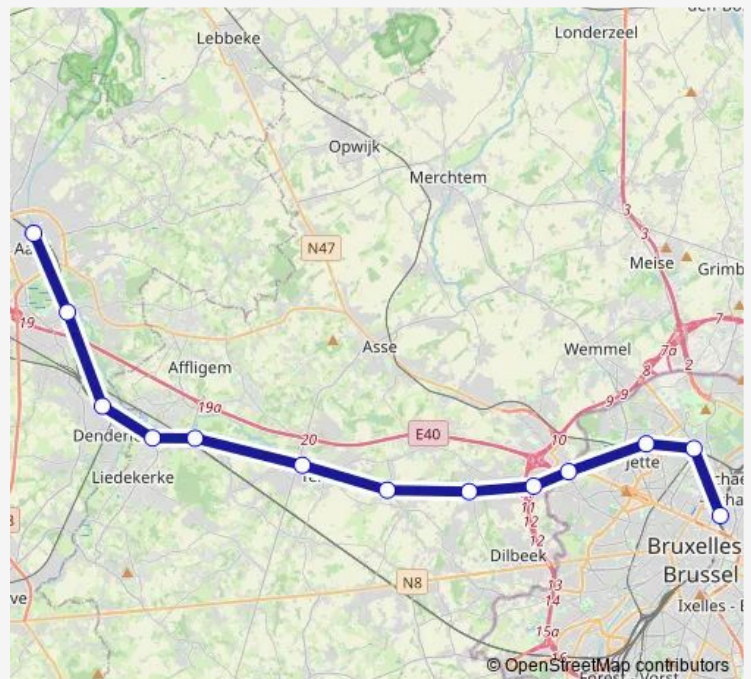

Denderleeuw

Erembodegem

Alost

Route schedule

Bruxelles-Nord — Alost

Monday 23:20

Tuesday —

Wednesday 23:20

Thursday 23:20

Friday 23:20

Saturday —

Sunday —

Route info

Direction: Bruxelles-Nord

Stops: 13

Trip Duration: 1 hour 37 min