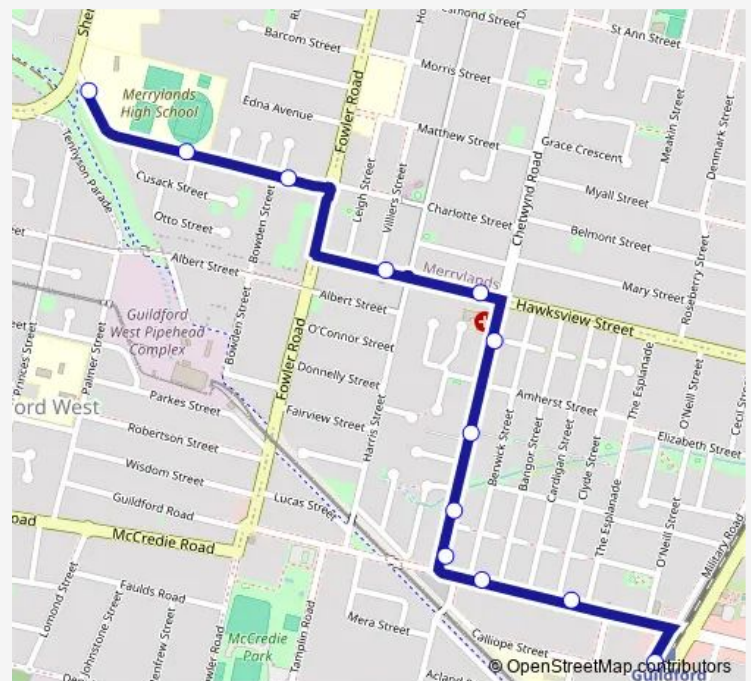

School Bus 9454 Merrylands High School to Guildford

[Go to website](#)

Direction

Merrylands High School, Bristol St — Guildford Station, Military Rd

12 stops

[Open route schedule](#)

- Merrylands High School, Bristol St
- Bristol St Opp Bettina St
- Bristol St At Reginald Pl
- Hawksview St At Villiers St
- Hawksview St Before Chetwynd Rd
- Chetwynd Rd Opp Holroyd Private Hospital
- Chetwynd Rd Opp Phyllis Cres
- Chetwynd Rd At Stimson St
- Chetwynd Rd Before Guildford Rd
- Guildford Rd At Berwick St
- Guildford Rd At The Esplanade
- Guildford Station, Military Rd

Route schedule

Merrylands High School, Bristol St — Guildford Station, Military Rd

Monday	15:27
Tuesday	15:27
Wednesday	15:27
Thursday	15:27
Friday	15:27
Saturday	—
Sunday	—

Route info

Direction: Merrylands High School, Bristol St

Stops: 12

Trip Duration: 0 hour 10 min

9454 — Merrylands High School to Guildford

9454 School Bus time schedules and route maps are available in an offline PDF at busmaps.com. Use the busmaps.com website to see live bus times, train schedule or subway schedule, and step-by-step directions for all public transit in Parramatta