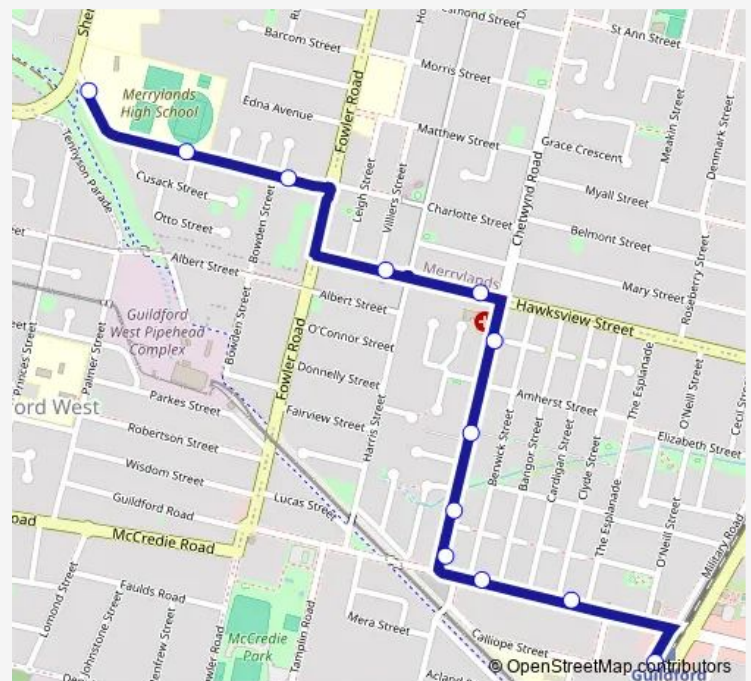

School Bus 9454 Merrylands High School to Guildford

[Go to website](#)

Direction

Merrylands High School, Bristol St — Guildford Station, Military Rd

12 stops

[Open route schedule](#)

- Merrylands High School, Bristol St
- Bristol St Opp Bettina St
- Bristol St At Reginald Pl
- Hawksview St At Villiers St
- Hawksview St Before Chetwynd Rd
- Chetwynd Rd Opp Holroyd Private Hospital
- Chetwynd Rd Opp Phyllis Cres
- Chetwynd Rd At Stimson St
- Chetwynd Rd Before Guildford Rd
- Guildford Rd At Berwick St
- Guildford Rd At The Esplanade
- Guildford Station, Military Rd

Route schedule

Merrylands High School, Bristol St — Guildford Station, Military Rd

Monday	15:27
Tuesday	15:27
Wednesday	15:27
Thursday	15:27
Friday	15:27
Saturday	—
Sunday	—

Route info

Direction: Merrylands High School, Bristol St

Stops: 12

Trip Duration: 0 hour 10 min

9454 — Merrylands High School to Guildford

9454 School Bus time schedules and route maps are available in an offline PDF at busmaps.com. Use the busmaps.com website to see live bus times, train schedule or subway schedule, and step-by-step directions for all public transit in Parramatta