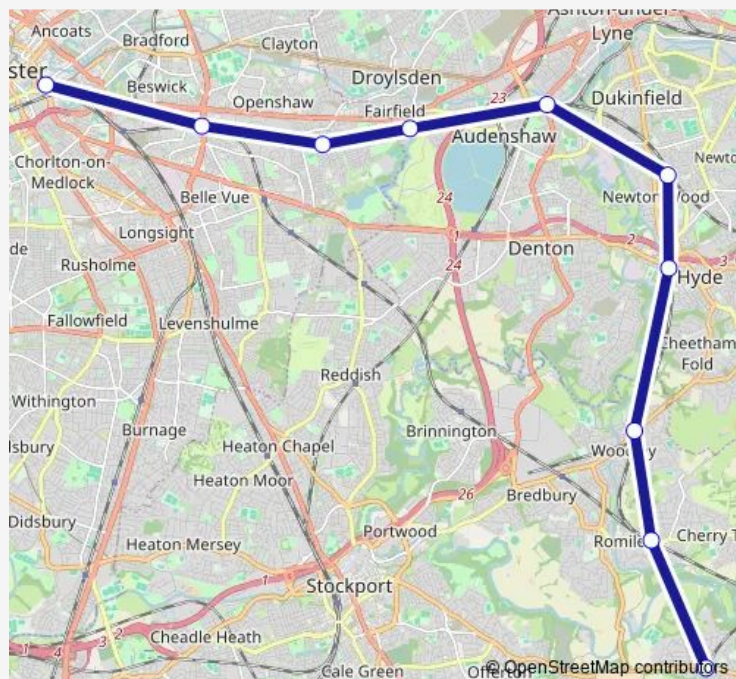

Rail Nt:Man->Rsh NT train service from MAN to Rsh

[Go to website](#)

Direction

Manchester Piccadilly — Rose Hill Marple

10 stops

[Open route schedule](#)

Manchester Piccadilly

Ardwick

Ashburys

Fairfield

Guide Bridge

Hyde North

Hyde Central

Woodley

Romiley

Rose Hill Marple

Route schedule

Manchester Piccadilly — Rose Hill Marple

Monday 16:37

Tuesday 16:37

Wednesday 16:37

Thursday 16:37

Friday 16:37

Saturday 16:37

Sunday —

Route info

Direction: Manchester Piccadilly

Stops: 10

Trip Duration: 0 hour 31 min

Nt:Man->Rsh — NT train service from MAN to Rsh

Direction

Manchester Piccadilly — Rose Hill Marple