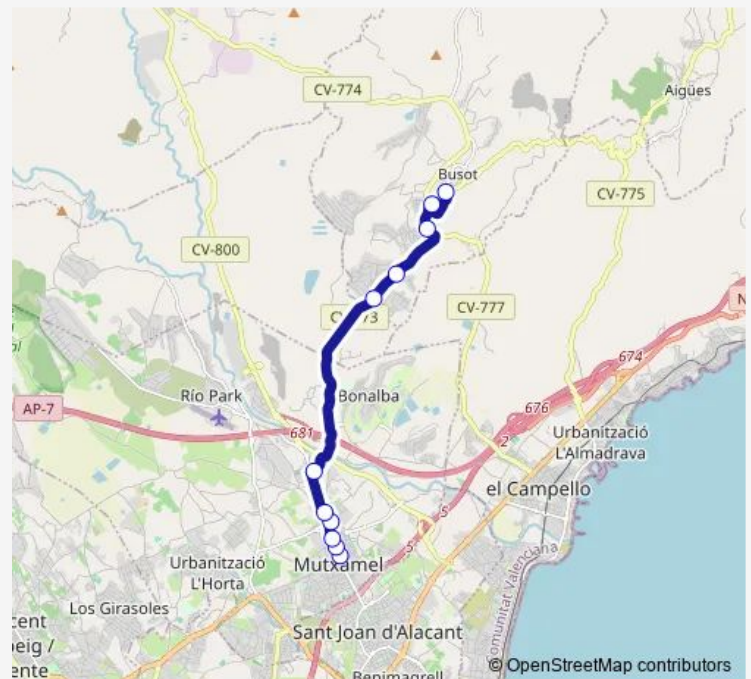

Monday 07:20-16:00

Tuesday 07:20-16:00

Wednesday 07:20-16:00

Thursday 07:20-16:00

Friday 07:20-16:00

Saturday 08:20-16:00

Sunday 16:00

Route info

Direction: Sant Josep – Ermita I [Busot]

Stops: 13

Trip Duration: 0 hour 20 min

■ L51 — Mutxamel – Busot

Direction

Av. Calor Soler, 50 — Sant Josep – Ermita I [Busot]

11 stops

[Open route schedule](#)