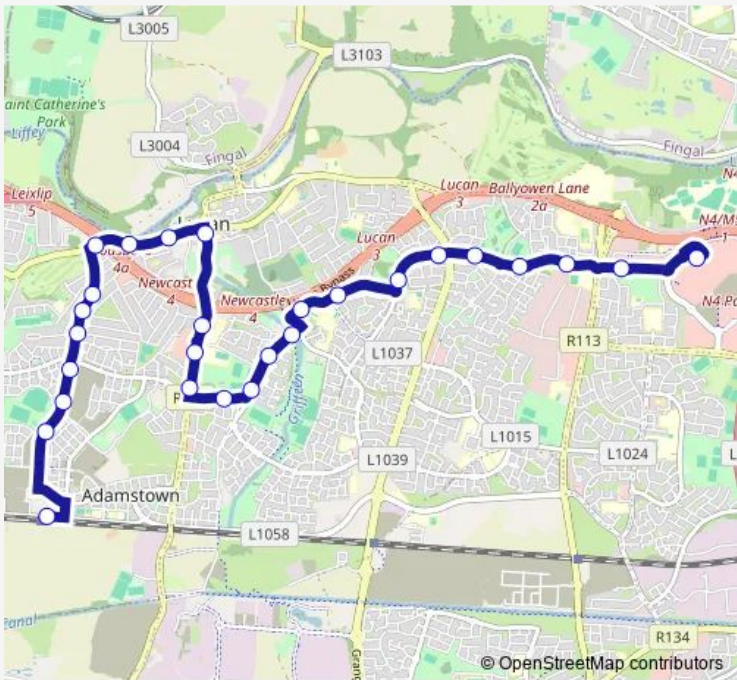

Bus L51 Liffey Valley SC - Adamstown Station

[Go to website](#)

Direction
 Liffey Valley Sc — Adamstown Station
 27 stops
[Open route schedule](#)

- Liffey Valley Sc
- Clayton Hotel
- Saint Lomans Road
- Liffey Avenue
- Larkfield
- St Andrews Drive
- Willsbrook Park
- Esker Lodge
- Esker Glebe
- St Finnian's
- Arthur Griffith Park
- Esker Cottages
- Finnstown Abbey
- Newcastle Road
- Lucan Comm College
- St Patricks Church
- Lucan Main Street
- Primrose Lane
- Ardeevin Avenue
- Old Cornmill Road
- Woodview Heights

Route schedule
 Liffey Valley Sc — Adamstown Station

Monday	05:55-23:00
Tuesday	05:55-23:00
Wednesday	05:55-23:00
Thursday	05:55-23:00
Friday	05:55-23:00
Saturday	05:50-22:45
Sunday	07:50-22:50

Route info
 Direction: Liffey Valley Sc
 Stops: 27
 Trip Duration: 0 hour 29 min

L51 — Liffey Valley SC - Adamstown Station **BusMaps**

Dodsborough Road

The Paddocks Drive

Tandy's Lane

Shackleton Point

St. Helen's

Adamstown Station

Direction

Thursday 05:50-22:55

Friday 05:50-22:55

Saturday 05:50-22:55

Sunday 07:50-22:55

Route info

Direction: Adamstown Station

Stops: 24

Trip Duration: 0 hour 30 min