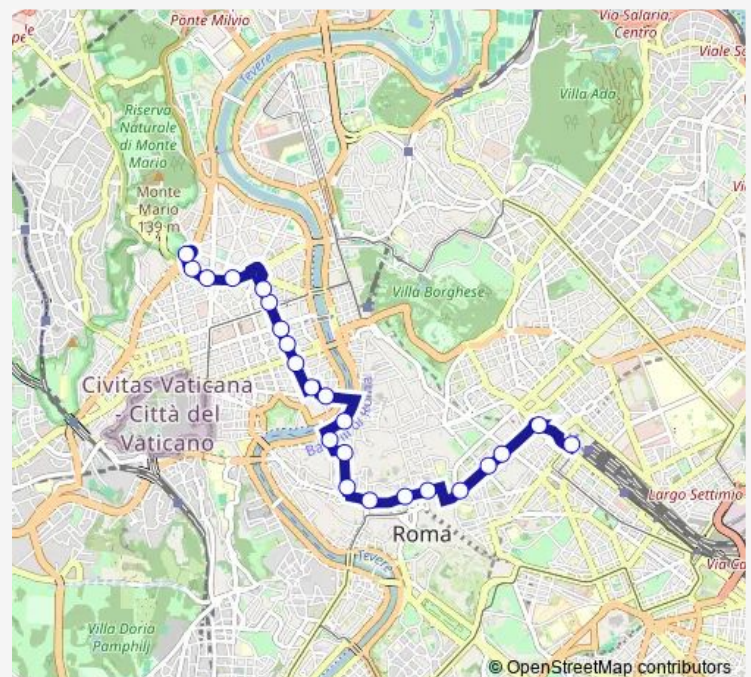

Ferrari/Ricciotti

Mazzini/Calboli

Mazzini/Angelico

Route schedule

TERMINI (MA-MB-FS) — Clodio

Monday	02:04-02:35 ⁺¹
Tuesday	02:04-02:35 ⁺¹
Wednesday	02:04-02:35 ⁺¹
Thursday	02:04-02:35 ⁺¹
Friday	02:04-02:53 ⁺¹
Saturday	02:12-02:53 ⁺¹
Sunday	02:12-02:35 ⁺¹

Route info

Direction: TERMINI (MA-MB-FS)

Stops: 23

Trip Duration: 0 hour 22 min

■ n70

BusMaps

Mazzini/Bafile

Clodio