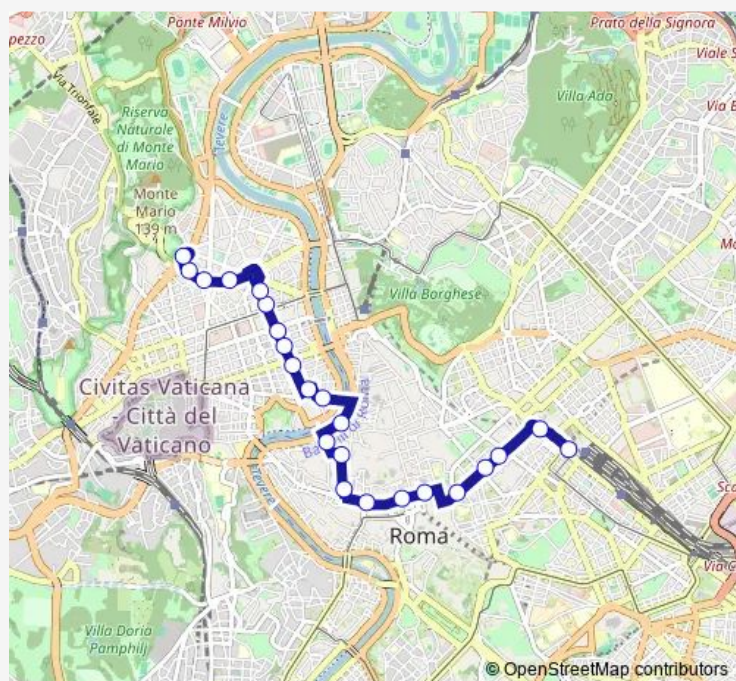

Thursday —

Friday 02:04-02:53⁺¹

Saturday 02:12-02:53⁺¹

Sunday 02:12-02:35⁺¹

Route info

Direction: Termini (MA-MB-Fs)

Stops: 23

Trip Duration: 0 hour 25 min