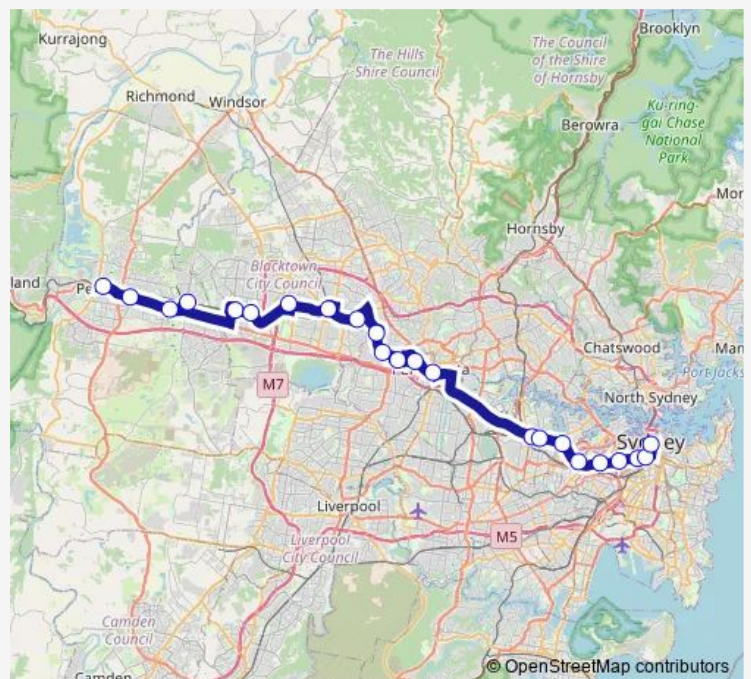

Kingswood Station, Great Western Hwy

Great Western Hwy After Werrington Rd

St Marys Station, Stand A

Mount Druitt Station, Stand C

West HQ, Sherbrooke St

Doonside Station, School Pde

Blacktown Station, Stand D

Parramatta Rd Opp Neich Pde

Parramatta Rd Before Arlington St

Parramatta Rd At Haberfield Rd

Parramatta Rd Before Catherine St

Parramatta Rd Before Lyons Rd

Broadway Shopping Centre, Broadway

Route schedule

Route info

Direction: Penrith Station, Stand D

Stops: 23

Trip Duration: 1 hour 40 min

N70 — City Town Hall to Penrith via Parramatta (Night Service) **BusMaps**

Central Station, Railway Square, Stand J

Town Hall, Park St, Stand K

Direction

Penrith Station, Stand D — Town Hall, Park St, Stand K

23 stops

[Open route schedule](#)

Penrith Station, Stand D

Kingswood Station, Great Western Hwy

Great Western Hwy After Werrington Rd

St Marys Station, Stand A