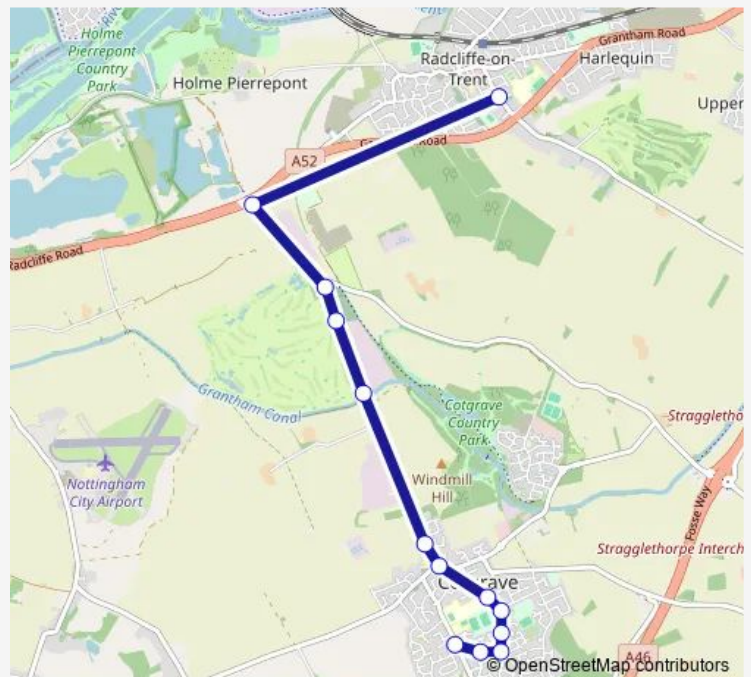

Bus N70 South Nottinghamshire Academy - Cotgrave

[Go to website](#)

Direction

South Nottinghamshire Academy — Daleside

13 stops

[Open route schedule](#)

South Nottinghamshire Academy

Holme House

Shepherds Park & Ride

Golf & Country Club

Canal Car Park

Morkinshire Lane

Manvers Arms

Candleby Lane

Welfare Park & Ride

Little Meadow

Woodview

Cartbridge

Daleside

Route schedule

South Nottinghamshire Academy — Daleside

Monday 16:10

Tuesday 16:10

Wednesday 16:10

Thursday 16:10

Friday 16:10

Saturday —

Sunday —

Route info

Direction: South Nottinghamshire Academy

Stops: 13

Trip Duration: 0 hour 17 min