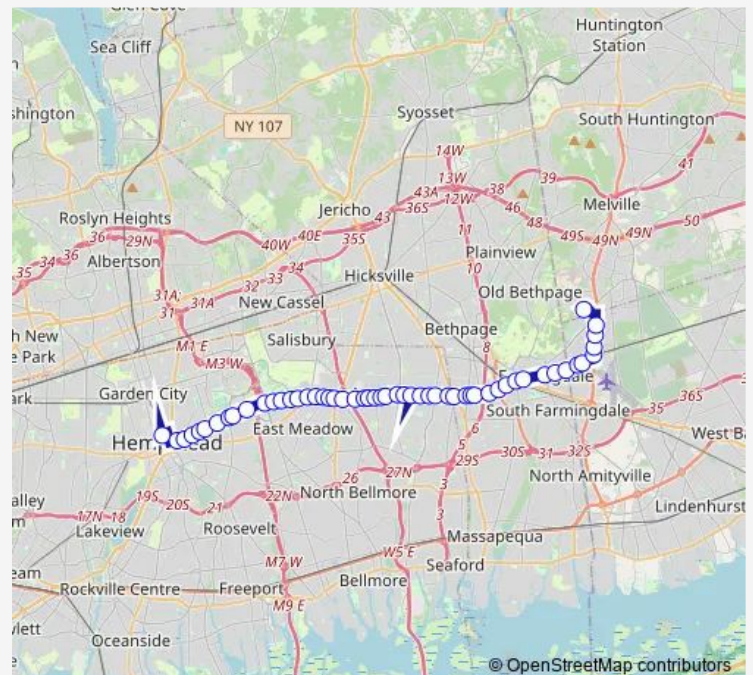

Hempstead Tpke & Merrick Ave

Hemp Tpk@ Eisenhower Pk (Wendy's)

Hempstead Tpke + Coolidge Dr

Hempstead Tpke @ East Meadow Plaza

Hempstead Tpke @ Modell's Shop Ctr

Hempstead & 3rd St

Franklin Av / Hempstead

Hempstead Tpke + Prospect Ave

Hempstead Tpke + Bright Ave

Hempstead Tpke + Newbridge Rd

Hempstead Tpke + Taylor Ave

Route schedule

(arr.) Hemp TC / Bays 16-21 — Farmingdale State Coll

Monday 04:37-23:00

Tuesday 05:10-23:00

Wednesday 05:10-23:00

Thursday 05:10-23:00

Friday 05:10-23:00

Saturday 04:37-21:00

Sunday 04:37-21:00

Route info

Direction: (arr.) Hemp TC / Bays 16-21

Stops: 53

Trip Duration: 1 hour 2 min

n70 — Hempstead Tp

BusMaps

Hempstead Tpke Opp Wolcott Rd

Hempstead Tpke + Shelter La

Hempstead Tpke + Division Ave

Hempstead Tpke + Center Lane

Hemp Tpke Opptri-County Flea Market

Hempstead Tpke + Southberry La