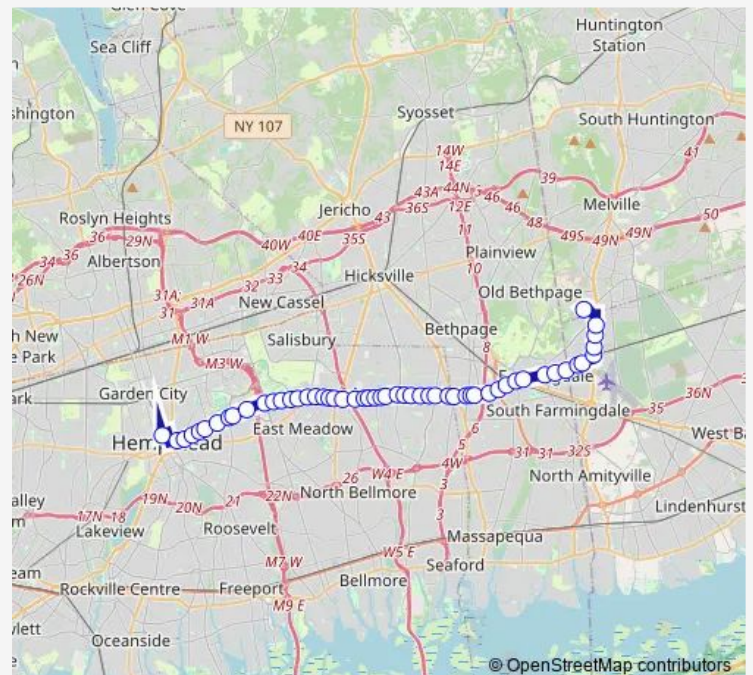

Hempstead Tpke & Merrick Ave

Hemp Tpk@ Eisenhower Pk (Wendy's)

Hempstead Tpke + Coolidge Dr

Hempstead Tpke @ East Meadow Plaza

Hempstead Tpke @ Modell's Shop Ctr

Hempstead & 3rd St

Franklin Av / Hempstead

Hempstead Tpke + Prospect Ave

Hempstead Tpke + Bright Ave

Hempstead Tpke + Newbridge Rd

Hempstead Tpke + Taylor Ave

Route schedule

(arr.) Hemp TC / Bays 16-21 — Farmingdale State Coll

Monday 04:37-23:00

Tuesday 05:10-23:00

Wednesday 05:10-23:00

Thursday 05:10-23:00

Friday 05:10-23:00

Saturday 04:37-21:00

Sunday 04:37-21:00

Route info

Direction: (arr.) Hemp TC / Bays 16-21

Stops: 53

Trip Duration: 1 hour 5 min

n70 — Hempstead Tp

Hempstead Tpke Opp Wolcott Rd

Hempstead Tpke + Shelter La

Hempstead Tpke + Division Ave

Hempstead Tpke + Center Lane

Hemp Tpke Opptri-County Flea Market

Hempstead Tpke + Southberry La

Hempstead Tpke + Gardiners Ave