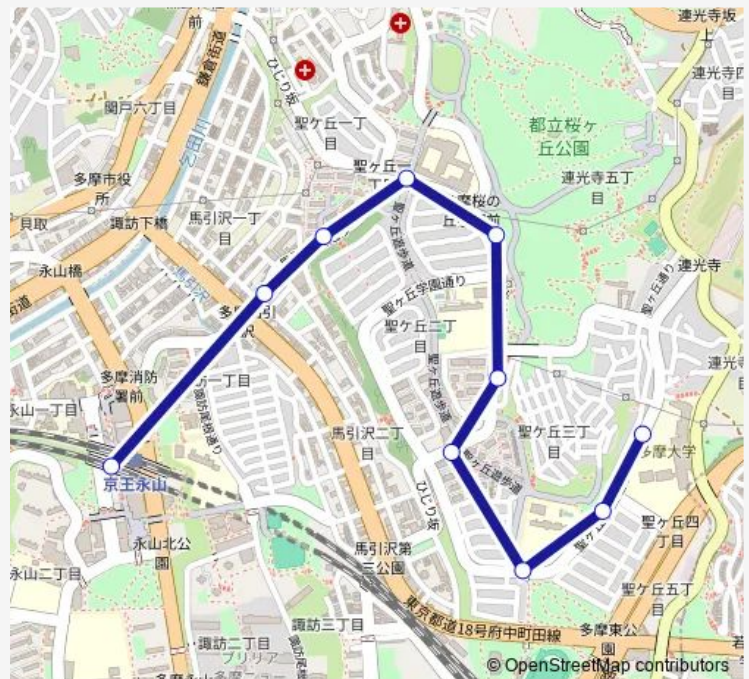

Direction

undefined — undefined

0 stops

[Open route schedule](#)

Route schedule

undefined — undefined

Monday 06:00-22:59

Tuesday 06:00-22:59

Wednesday 06:00-22:59

Thursday 06:00-22:59

Friday 06:00-22:59

Saturday 06:28-21:50

Sunday 06:28-21:50

Route info

Direction:

Stops: 0

Trip Duration: – min