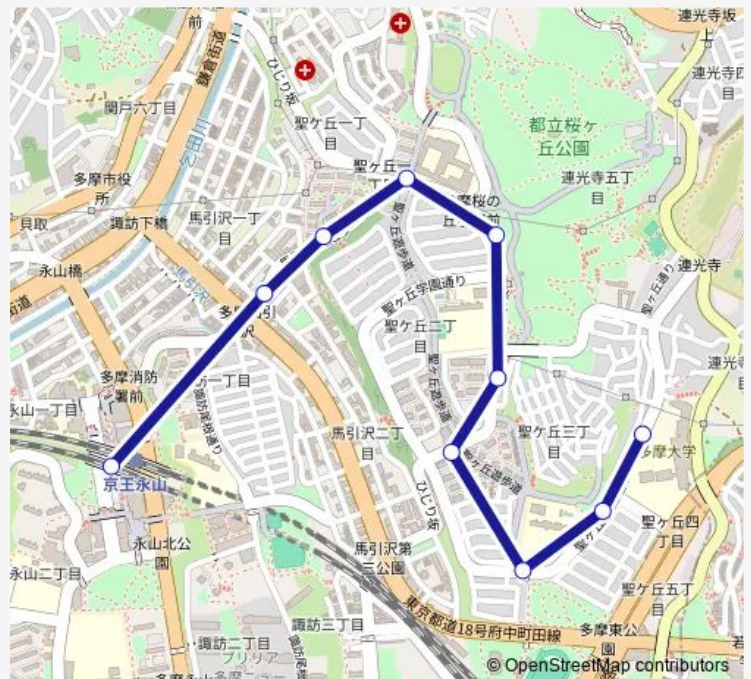

### Direction

undefined — undefined

0 stops

[Open route schedule](#)

### Route schedule

undefined — undefined

Monday	06:00-22:59
Tuesday	06:00-22:59
Wednesday	06:00-22:59
Thursday	06:00-22:59
Friday	06:00-22:59
Saturday	06:28-21:50
Sunday	06:28-21:50

### Route info

Direction:

Stops: 0

Trip Duration: – min

## Route info

Direction: 永山駅

Stops: 10

Trip Duration: 0 hour 11 min

永 3 4 -南 Bus time schedules and route maps are available in an offline PDF at busmaps.com. Use the busmaps.com website to see live bus times, train schedule or subway schedule, and step-by-step directions for all public transit in Tama