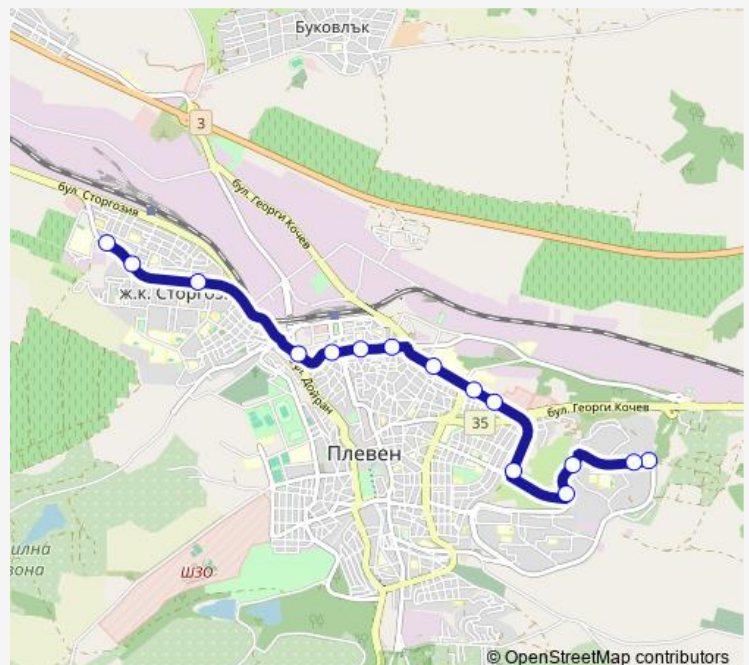

Route schedule

ЛВТ (Vocational School of Viticulture and Winemaking) —
Обръщател Дружба 1 (Druzhiba 1 Terminus)

| | |
|-----------|-------------|
| Monday | 05:50-20:40 |
| Tuesday | 05:50-20:40 |
| Wednesday | 05:50-20:40 |
| Thursday | 05:50-20:40 |
| Friday | 05:50-20:40 |
| Saturday | 05:50-19:50 |
| Sunday | 05:50-19:50 |

Route info

Direction: ЛВТ (Vocational School of Viticulture and Wine-
making)

Stops: 14

Trip Duration: 0 hour 26 min

Direction

Обръщател Дружба 1 (Druzhiba 1 Terminus) — ЛВТ (Vocational School of Viticulture and Winemaking)

Monday 05:20-20:40

Tuesday 05:20-20:40

Wednesday 05:20-20:40

Thursday 05:20-20:40

Friday 05:20-20:40

Saturday 05:20-20:20

Sunday 05:20-20:20

Route info