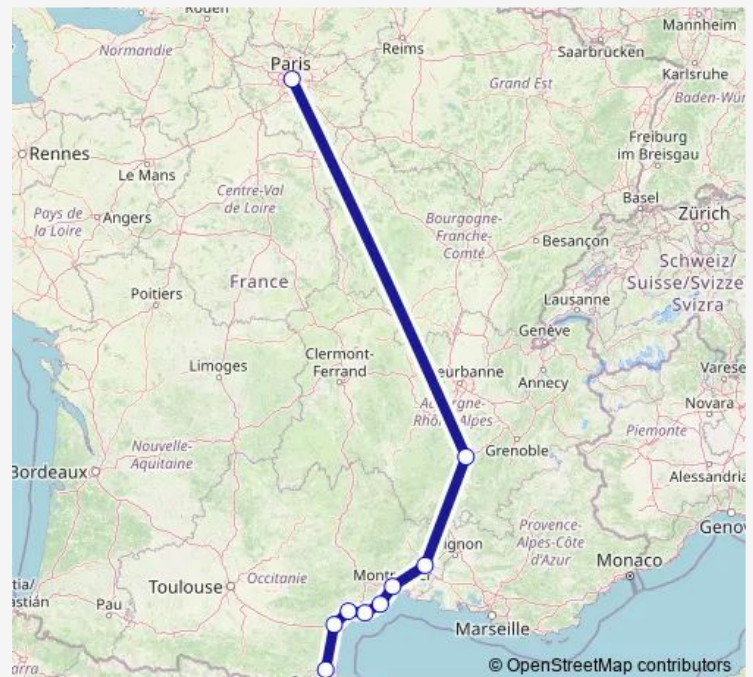

### Direction

Perpignan — Paris-Montparnasse

9 stops

[Open route schedule](#)

Perpignan

Narbonne

Béziers

Agde

Sète

Montpellier Saint-Roch

Nîmes

Valence TGV Rhône-Alpes Sud

Paris-Montparnasse

### Route schedule

Perpignan — Paris-Montparnasse

Monday —

Tuesday —

Wednesday —

Thursday —

Friday —

Saturday 06:55-16:50

### Route info

Direction: Perpignan

Stops: 9

Trip Duration: 5 hour 50 min

631c