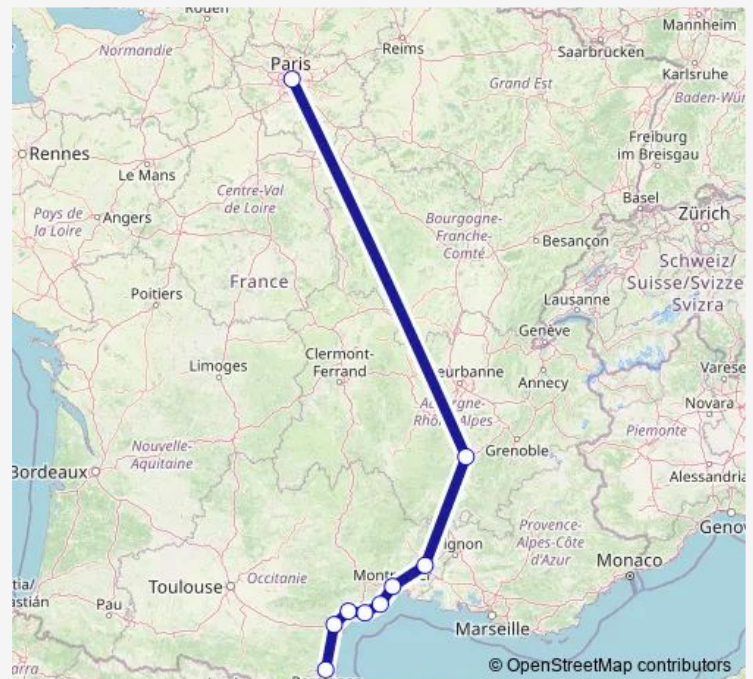

### Direction

Perpignan — Paris-Montparnasse

9 stops

[Open route schedule](#)

Perpignan

Narbonne

Béziers

Agde

Sète

Montpellier Saint-Roch

Nîmes

Valence TGV Rhône-Alpes Sud

Paris-Montparnasse

### Route schedule

Perpignan — Paris-Montparnasse

Monday —

Tuesday —

Wednesday —

Thursday —

Friday —

Saturday 06:55-16:50

### Route info

Direction: Perpignan

Stops: 9

Trip Duration: 5 hour 47 min

■ 631C