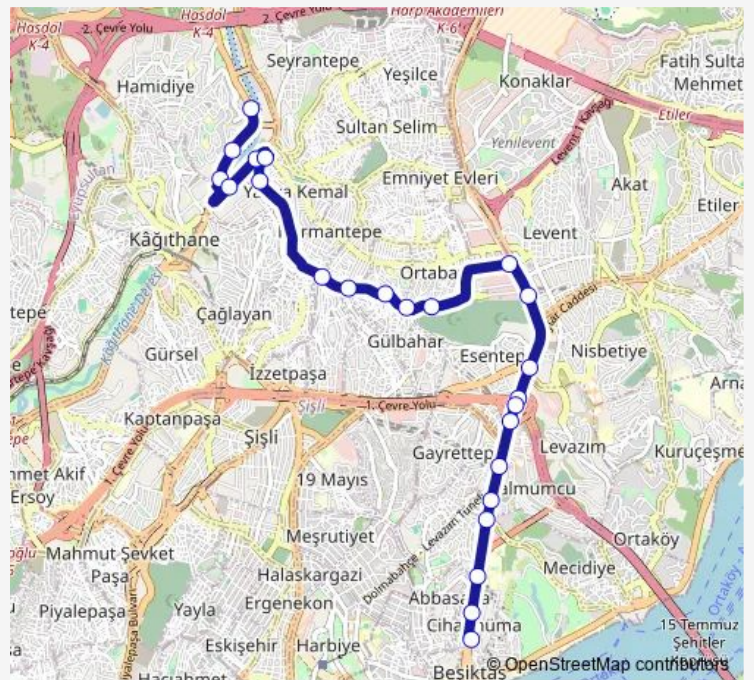

Wednesday 06:20

Thursday 06:20

Friday 06:20

Saturday 06:20

Sunday 06:20

Route info

Direction: Anadolu Caddesi

Stops: 24

Trip Duration: 0 hour 24 min

Yahya Kemal-Dere Caddesi-Nobel İlaç Fabrikası — Şişli - Çağlayan - Y.Kemal - Gültepe - 4.Levent **BusMaps**

Yildiz Tek.Ünv.

Barbaros Bulvari

Barbaros Bulvari

Direction

Barbaros Bulvari — Anadolu Caddesi

31 stops

[Open route schedule](#)

Barbaros Bulvari

Barbaros Bulvari

Minibüs Durađı

Yıldız Tek.Ünv.

Ertuđrul Sitesi

Darphane

Thursday 06:40

Friday 06:40

Saturday 06:40

Sunday 06:40

Route info

Direction: Barbaros Bulvari

Stops: 31

Trip Duration: 0 hour 28 min