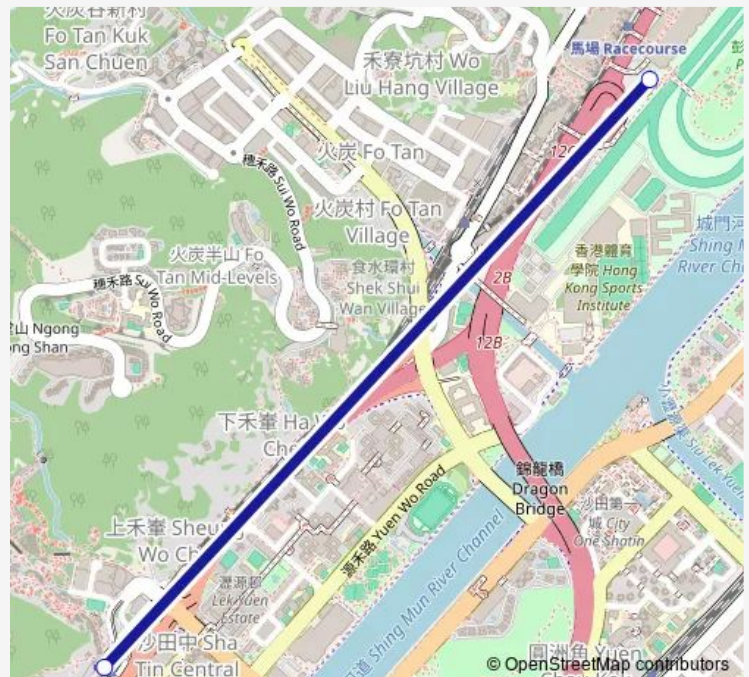

Bus 60R SHA TIN Station - SHA TIN Racecourse (Penfold Park) (Supplementary Service Route)

[Go to website](#)

Direction

SHA TIN RACECOURSE (PENFOLD PARK) — SHATIN STATION

2 stops

[Open route schedule](#)

SHA TIN RACECOURSE (PENFOLD PARK)

SHATIN STATION

Route schedule

SHA TIN RACECOURSE (PENFOLD PARK) — SHATIN STATION

Monday	—
Tuesday	—
Wednesday	—
Thursday	—
Friday	—
Saturday	—
Sunday	10:30

Route info

Direction: SHA TIN RACECOURSE (PENFOLD PARK)

Stops: 2

Trip Duration: 0 hour 6 min

■ 60R — SHA TIN Station - SHA TIN Racecourse (Penfold Park) (Supplementary Service Route)

Direction

SHATIN STATION — SHA TIN RACECOURSE (PEN-FOLD PARK)

2 stops

[Open route schedule](#)

SHATIN STATION

SHA TIN RACECOURSE (PENFOLD PARK)

Route schedule

SHATIN STATION — SHA TIN RACECOURSE (PEN-FOLD PARK)

Monday	—
Tuesday	—
Wednesday	—
Thursday	—
Friday	—
Saturday	—
Sunday	10:00

Route info

Direction: SHATIN STATION