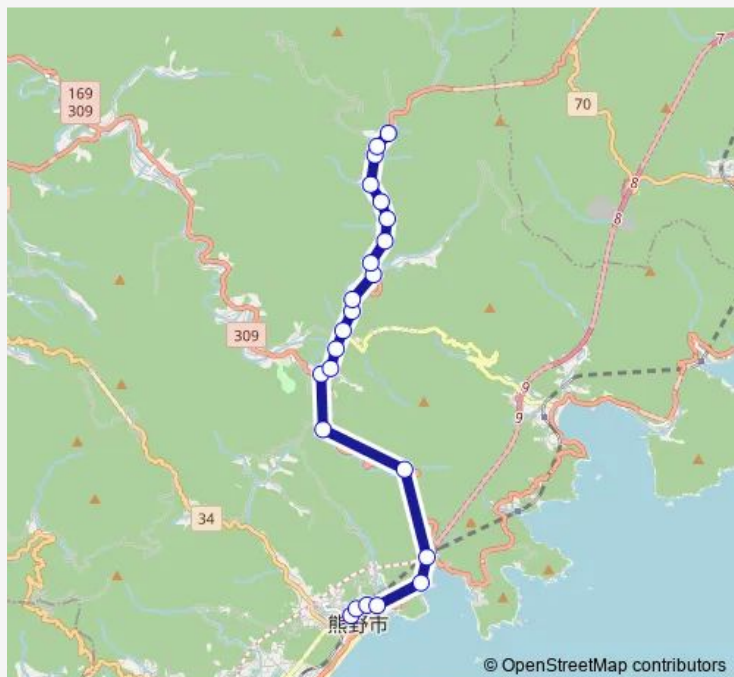

Thursday 17:17

Friday 17:17

Saturday —

Sunday —

Route info

Direction: 熊野市駅前

Stops: 23

Trip Duration: 0 hour 30 min