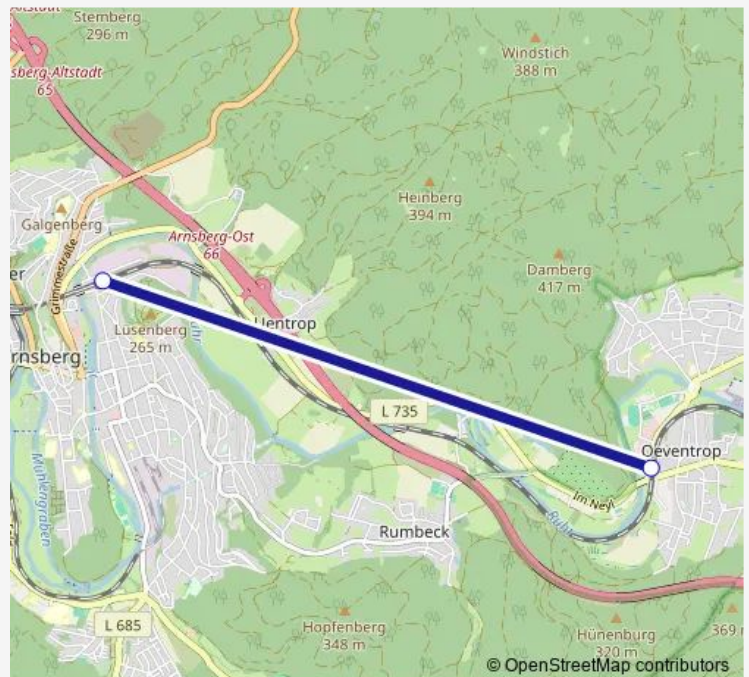

### Direction

Oeventrop, Bahnhof — Freienohl, Bahnhof

2 stops

[Open route schedule](#)

Oeventrop, Bahnhof

Freienohl, Bahnhof

### Route schedule

Oeventrop, Bahnhof — Freienohl, Bahnhof

Monday 00:11-23:11

Tuesday 00:11-23:11

Wednesday 00:11-23:11

Thursday 00:11-23:11

Friday 00:11-23:11

Saturday 00:11-23:11

### Route info

Direction: Oeventrop, Bahnhof

Stops: 2

Trip Duration: 0 hour 10 min

RE57

## Route info

Direction: Dortmund Hbf

Stops: 6

Trip Duration: 1 hour 30 min

**Direction**

Oeventrop, Bahnhof — Arnsberg, Bahnhof

2 stops

[Open route schedule](#)