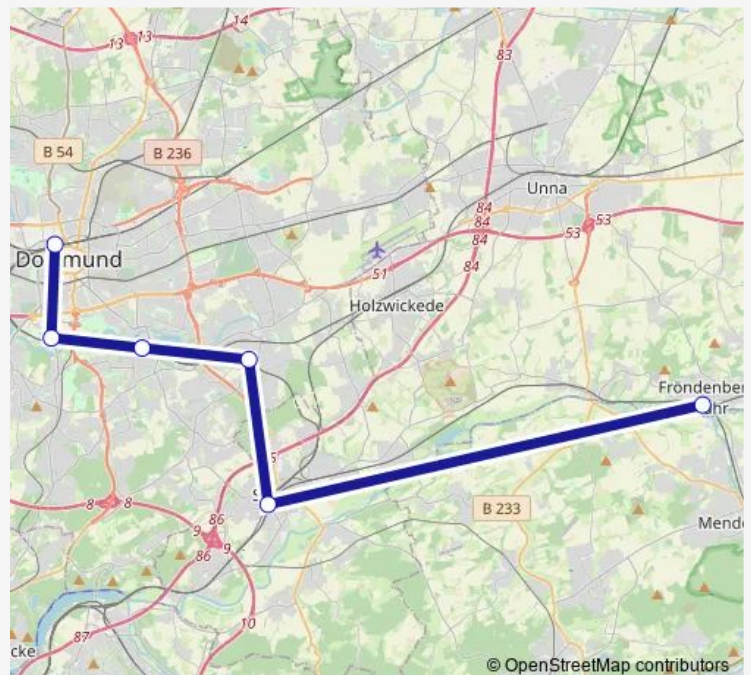

### Route schedule

Dortmund Hbf — Fröndenberg, Bahnhof

Monday	—
Tuesday	—
Wednesday	—
Thursday	—
Friday	—
Saturday	—
Sunday	00:19-22:19

### Route info

Direction: Dortmund Hbf

Stops: 6

Trip Duration: 1 hour 30 min

■ Re57